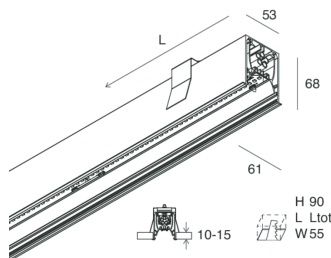

## Features

Use: Indoor  
Type of installation: RECESSED INTO PLASTERBOARD  
Emission: DIRECT  
Optics: MICROPRISMATIZED  
Colour: BLACK  
Dimming: PUSH, DALI  
Emergency: NO  
L: 1400mm  
A: 61mm  
H: 68mm  
Made in: ITALY  
Warranty: 5 years  
Weight: 3.5kg