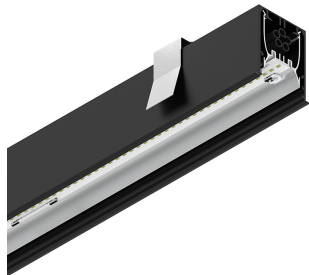

## Features

Use: Indoor  
Type of installation: RECESSED INTO PLASTERBOARD  
Emission: DIRECT  
Optics: MICROPRISMATIZED  
Colour: BLACK  
Dimming: PUSH, DALI  
Emergency: NO  
L: 1400mm  
A: 61mm  
H: 68mm  
Made in: ITALY  
Warranty: 5 years  
Weight: 3.5kg

## Tech data

Luminaire input power: 34.4W  
Luminaire luminous flux: 2663lm  
IP: 40  
Insulation class: I  
Supply voltage: 220-240V 50/60Hz  
UGR: <19  
SELV: Si