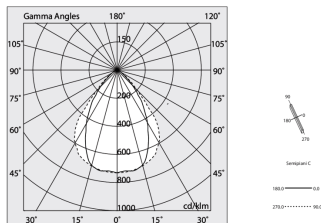

HERO C

108832.02 + 108911.99

novalux
ITALIAN LIGHTING DESIGN SINCE 1948

Features

Use: Indoor
Type of installation: RECESSED INTO PLASTERBOARD
Emission: DIRECT
Optics: MICROPRISMATIZED
Colour: BLACK
Dimming: PUSH, DALI
Emergency: NO
L: 1400mm
A: 61mm
H: 68mm
Made in: ITALY
Warranty: 5 years
Weight: 3.5kg

Tech data

Luminaire input power: 34.4W
Luminaire luminous flux: 2663lm
IP: 40
Insulation class: I
Supply voltage: 220-240V 50/60Hz
UGR: <19
SELV: Si

Source

Light source: LED
Source power: 30W
Colour temperature: 3000K
CRI: >90
Colour tolerance: 3 Step MacAdam
LED lifespan: 50000h L80 B20

Compliance

CEI EN 60598-1:2021 + A11:2023, CEI EN 60598-2-1:2022, CEI EN 60598-2-2:2012

Standards

Photobiological risk: RISK GROUP 0 Certified fixture in EXEMPT GROUP, in accordance with CEI EN 62471:2010-01, IEC TR 62778:2014.

CAM edilizia: The product complies with the requirements for public buildings, ministerial decree of 23rd June 2022 n.256.

Average luminance

Average luminance limits for DSE workstation 65°(in accordance to EN 12464-1:2012).

[View more product info](#)

Novalux S.r.l. via Marzabotto, 2 40050 Funo di Argelato (BO) Italy
Tel: +39 051 860558 · Fax +39 051 6647859 · Mail: info@novalux.it · VAT number 00536541204 · novalux.com
Company subject to the management and coordination by SLV GmbH

This technical data sheet is owned by Novalux S.r.l., all rights reserved. Novalux S.r.l. reserves the right to make changes without prior notice.
Last update: 21/3/2024, 17:32:48