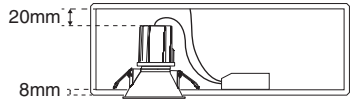

TULIPA
Symmetrical IP20
Symmetrical IP4

①

OFF

Ø76mm

②

③

④

TULIPA
Asymmetrical IP20
Asymmetrical IP44