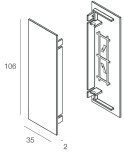

RECTA

111405.01

novalux
ITALIAN LIGHTING DESIGN SINCE 1948

COMPLETION ACCESSORIES

RECTA: COPPIA TESTATE BI

111428.01