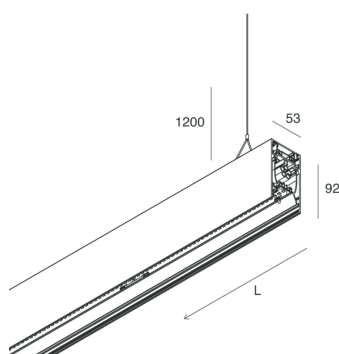

HERO B

108756.20H + 108906.99

novalux
ITALIAN LIGHTING DESIGN SINCE 1948

Features

Use: Indoor
Type of installation: SUSPENDED
Emission: DIRECT/INDIRECT
Optics: OPAL
Colour: CAFFE
Dimming: DALI
Emergency: NO
L: 2520mm
A: 53mm
H: 92mm
Made in: ITALY
Warranty: 5 years
Weight: 9kg