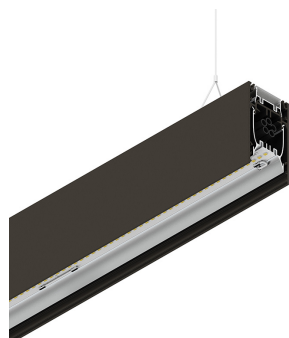

HERO B

108756.20H + 108906.99

novalux
ITALIAN LIGHTING DESIGN SINCE 1948

Features

Use: Indoor
Type of installation: SUSPENDED
Emission: DIRECT/INDIRECT
Optics: OPAL
Colour: CAFFE
Dimming: DALI
Emergency: NO
L: 2520mm
A: 53mm
H: 92mm
Made in: ITALY
Warranty: 5 years
Weight: 9kg