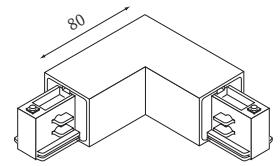

Eckverbinder | Corner connector | Raccord d'angle

outside	676008LSI	silber | silver | argent
outside	676008LSW	schwarz | black | noir
outside	676008LWS	weiß | white | blanc
inside	676008RSI	silber | silver | argent
inside	676008RSW	schwarz | black | noir
inside	676008RWS	weiß | white | blanc