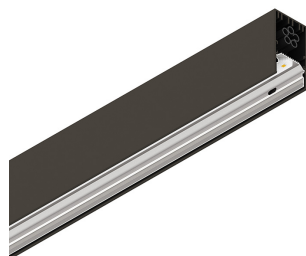

## Features

Use: Indoor  
Type of installation: SUSPENDED, CEILING MOUNTED  
Emission: DIRECT  
Optics: OPAL  
Colour: CAFFE  
Dimming: PUSH, DALI  
Emergency: NO  
L: 1600mm  
A: 38mm  
H: 65mm  
Made in: ITALY  
Warranty: 5 years  
Weight: 2.86kg