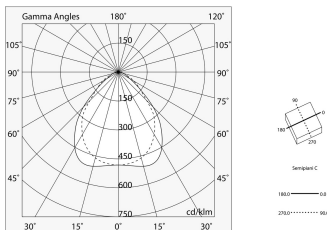

THE PANEL 2 MICROPRISMATICO

102062.01

novalux
ITALIAN LIGHTING DESIGN SINCE 1948

Features

Use: Indoor
Type of installation: RECESSED INTO PLASTERBOARD, SUSPENDED, CEILING MOUNTED
Emission: DIRECT
Optics: MICROPRISMATIZED
Colour: WHITE
Dimming: ON/OFF
Emergency: WITH ACCESSORY
L: 595mm
A: 595mm
H: 10mm
Warranty: 5 years
Weight: 2.8kg

Tech data

Luminaire input power: 35W
Luminaire luminous flux: 3435lm
Luminous flux in emergency: 1h: 12% / 3h: 5%
IP: 40
Insulation class: II
Supply voltage: 950mA aliment.incluso
UGR: <19
IK: IK07
SELV: Si

Source

Light source: LED
Source power: 32W
Source luminous flux: 4600lm
Colour temperature: 3000K
CRI: >90
Colour tolerance: 3 Step MacAdam
LED lifespan: 50000h L80 B20

Compliance

CEI EN 60598-1:2015 + A11:2009. IEC 60598-2:2015 2-1, 2-2

Standards

Photobiological risk: RISK GROUP 0 Certified fixture in EXEMPT GROUP, in accordance with CEI EN 62471:2010-01, IEC TR 62778:2014.
CAM edilizia: The product complies with the requirements for public buildings, ministerial decree of 23rd June 2022 n.256.

Average luminance

Average luminance limits for DSE workstation 65°(in accordance to EN 12464-1:2012).

[View more product info](#)

Novalux S.r.l. via Marzabotto, 2 40050 Funo di Argelato (BO) Italy
Tel: +39 051 860558 · Fax +39 051 6647859 · Mail: info@novalux.it · VAT number 00536541204 · novalux.com
Company subject to the management and coordination by SLV GmbH

This technical data sheet is owned by Novalux S.r.l., all rights reserved. Novalux S.r.l. reserves the right to make changes without prior notice.