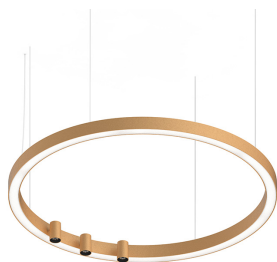

HALOS SPOT

109702.22

novalux
ITALIAN LIGHTING DESIGN SINCE 1948

Features

Use: Indoor
Type of installation: SUSPENDED
Emission: DIRECT
Optics: OPALE/SPOT
Beam: 40°
Colour: GOLD
Dimming: WITH ACCESSORY
Emergency: NO
L: Ø 962mm
A: 40mm
H: 50mm
Made in: ITALY
Warranty: 5 years
Weight: 7.5kg