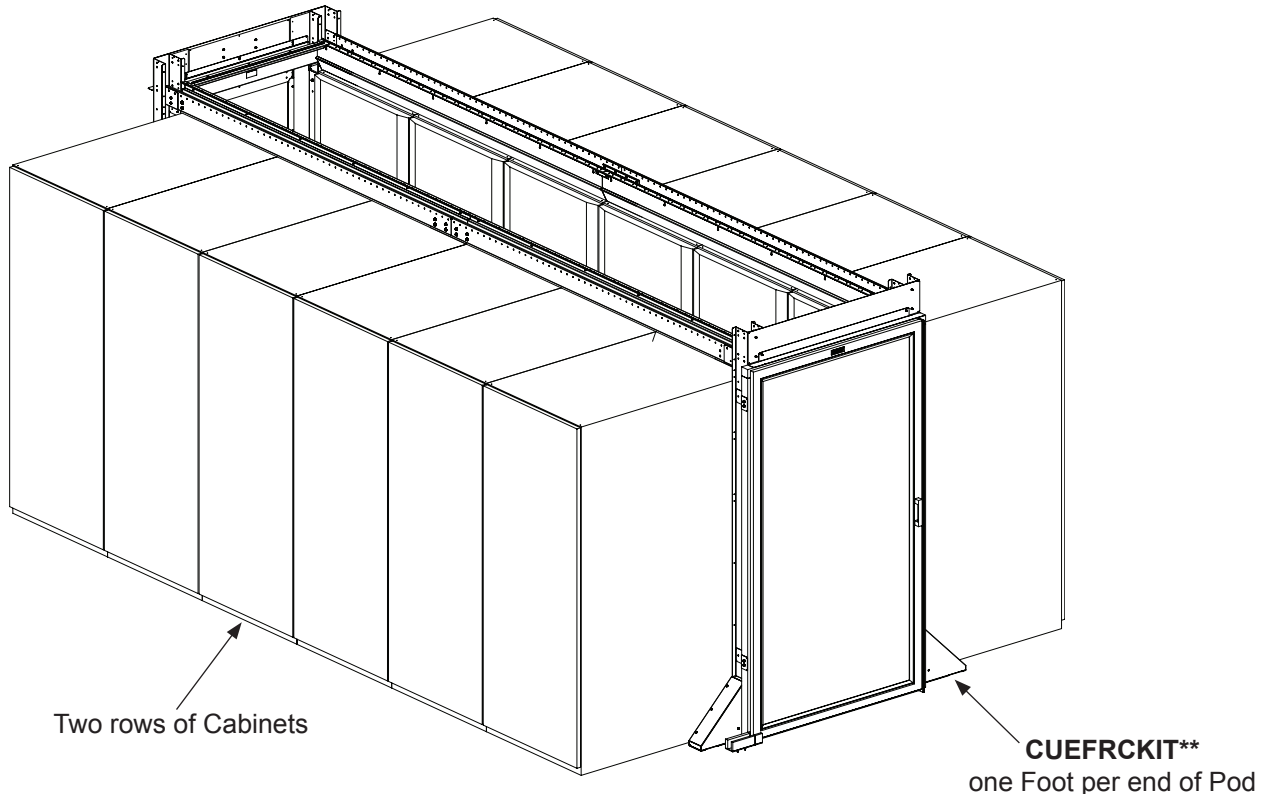

For Instructions in Local Languages
and Technical Support:

www.panduit.com/resources/install_maintain.asp

PANDUIT

www.panduit.com

E-mail:
techsupport@panduit.com

Phone:
866-405-6654