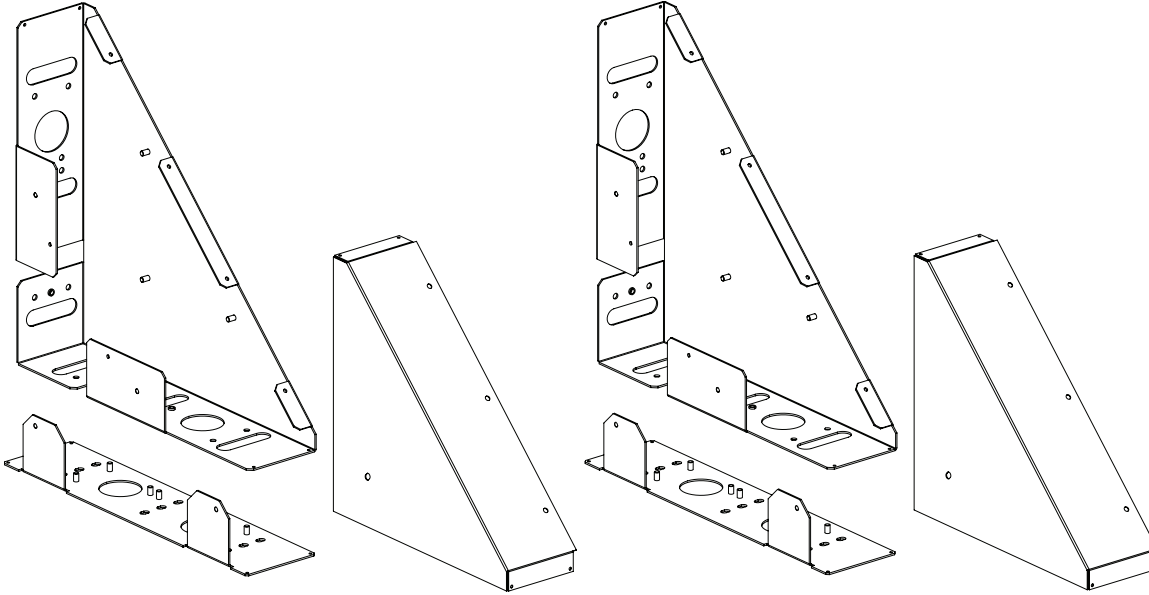

Installation

When used with a USRC End of Row Frame, this part combines to contain two rows of cabinets in a UAC 900mm Aisle Width Pod. Visit our website (www.panduit.com) to download a copy of the Installation Instruction sheet (USRC V00029GR) which details your specific installation. If you have purchased an End of Row door frame, a paper copy of the Installation Instructions are included with this.