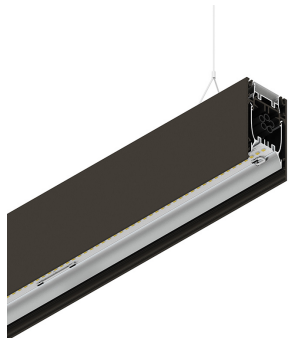

HERO B

108738.20H + 108902.99

novalux
ITALIAN LIGHTING DESIGN SINCE 1948

Features

Use: Indoor
Type of installation: SUSPENDED
Emission: DIRECT/INDIRECT
Optics: OPAL
Colour: CAFFE
Dimming: DALI
Emergency: NO
L: 1400mm
A: 53mm
H: 92mm
Made in: ITALY
Warranty: 5 years
Weight: 5kg