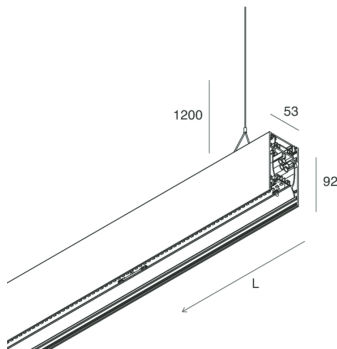

HERO B

108738.20H + 108902.99

novalux
ITALIAN LIGHTING DESIGN SINCE 1948

Features

Use: Indoor
Type of installation: SUSPENDED
Emission: DIRECT/INDIRECT
Optics: OPAL
Colour: CAFFE
Dimming: DALI
Emergency: NO
L: 1400mm
A: 53mm
H: 92mm
Made in: ITALY
Warranty: 5 years
Weight: 5kg