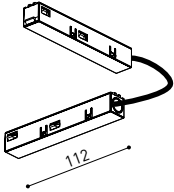

TRACK 48V & TRACK 48V SURFACE SHORT

Order with *The 2019 Collection* codes. Products with one single version for both tracks

ALL 48V TRACK

TRACK 48V Live-End Connector

A338-00-01- | W | N |

TRACK 48V Corner Connector