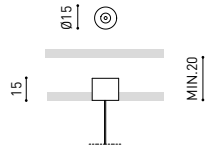

FASTENING
STEEL CABLE TRIMLESS*
A023-00-05- | W | N |