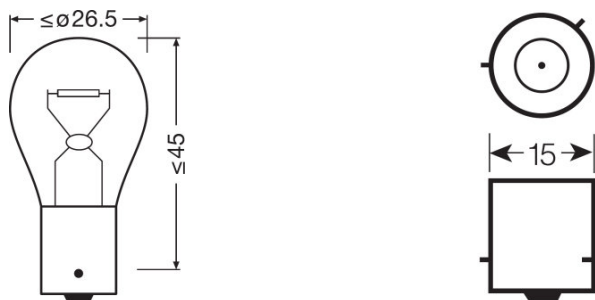

#### Dimensions & weight

Diameter	25.0 mm
Product weight	8.00 g
Length	52.6 mm