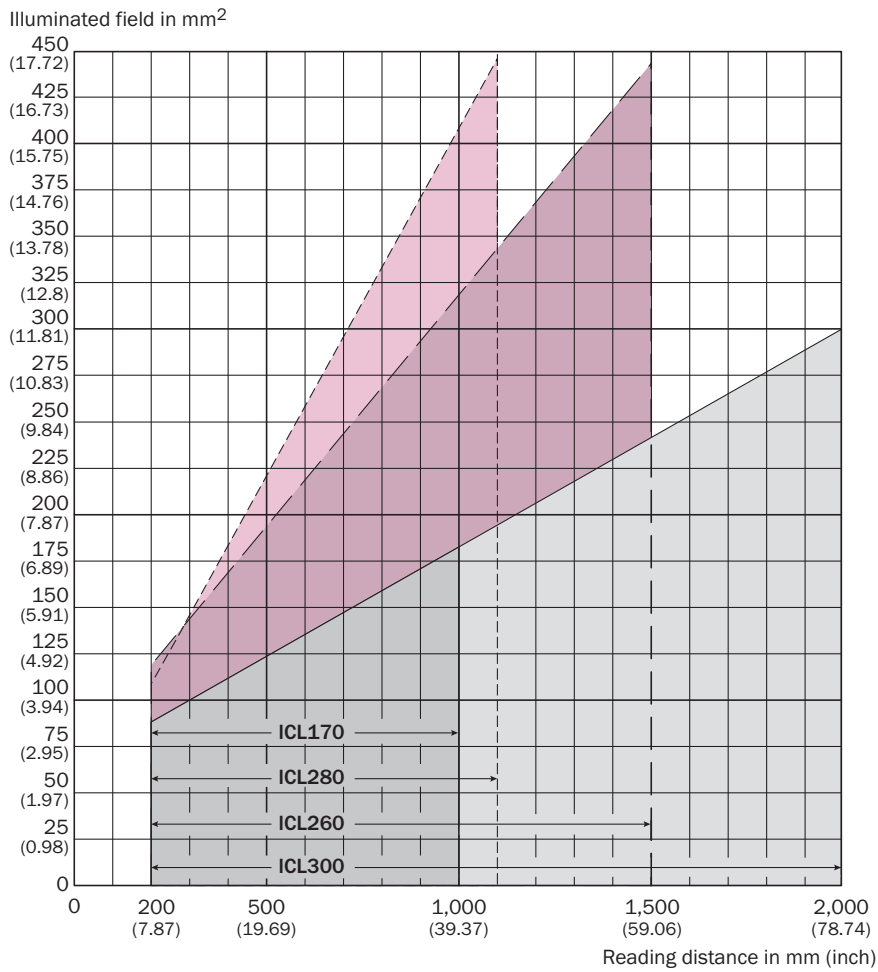

ICL280-F222

SICK
Sensor Intelligence.

Ordering information

Type	Part no.
ICL280-F222	1052472

Other models and accessories → www.sick.com/

Detailed technical data

Technical specifications

Accessory group	Illuminations
Accessory family	LED
Description	Ring lighting, bright field, red lighting color, lighting distance 200 mm ... 1.1 m
Ambient operating temperature	0 °C ... +40 °C ¹⁾
Storage temperature	-25 °C ... +70 °C ¹⁾
LED class	Risk group 1 (low risk, IEC62471 : 2006)

¹⁾ Relative humidity: 93 %.

Classifications

ECLASS 5.0	27110635
ECLASS 5.1.4	27110635
ECLASS 6.0	27110635
ECLASS 6.2	27110635
ECLASS 7.0	27110635
ECLASS 8.0	27110635
ECLASS 8.1	27110635
ECLASS 9.0	27110635
ECLASS 10.0	27110635
ECLASS 11.0	27110635
ECLASS 12.0	27110635
ETIM 5.0	EC000996
ETIM 6.0	EC000996
ETIM 7.0	EC000996
ETIM 8.0	EC000996
UNSPSC 16.0901	39101628

Reading field diagram

-  Illuminated field ICL170-F222
-  Illuminated field ICL260-F222
-  Illuminated field ICL280-F222, ICL280-F202S01
-  Illuminated field ICL300-F222, ICL300-F202S01

SICK AT A GLANCE