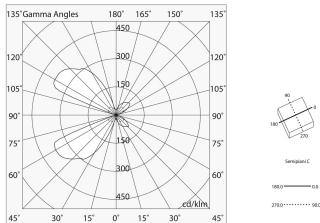

DROP FLAT

104602.01

novalux
ITALIAN LIGHTING DESIGN SINCE 1948

Features

Use: Outdoor
Type of installation: WALL
Emission: DIRECT/INDIRECT
Optics: TRANSPARENT
Colour: WHITE
Dimming: ON/OFF
Emergency: NO
L: 125mm
A: 125mm
H: 70mm
Warranty: 5 years
Weight: 1.1kg