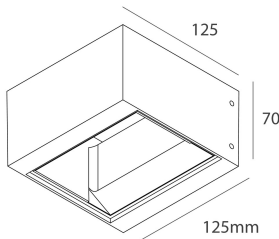

DROP FLAT

104602.01

novalux
ITALIAN LIGHTING DESIGN SINCE 1948

Features

Use: Outdoor
Type of installation: WALL
Emission: DIRECT/INDIRECT
Optics: TRANSPARENT
Colour: WHITE
Dimming: ON/OFF
Emergency: NO
L: 125mm
A: 125mm
H: 70mm
Warranty: 5 years
Weight: 1.1kg