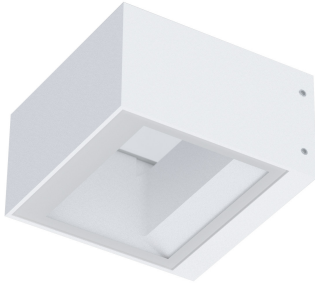

DROP FLAT

104602.01

novalux
ITALIAN LIGHTING DESIGN SINCE 1948

Features

Use: Outdoor
Type of installation: WALL
Emission: DIRECT/INDIRECT
Optics: TRANSPARENT
Colour: WHITE
Dimming: ON/OFF
Emergency: NO
L: 125mm
A: 125mm
H: 70mm
Warranty: 5 years
Weight: 1.1kg

Tech data

Luminaire input power: 11W
IP: 54
Insulation class: I
Supply voltage: 220-240V 50/60Hz
SELV: No

Source

Light source: LED
Source power: 9W
Colour temperature: 3000K
CRI: >80
LED lifespan: 30000h L70 B20