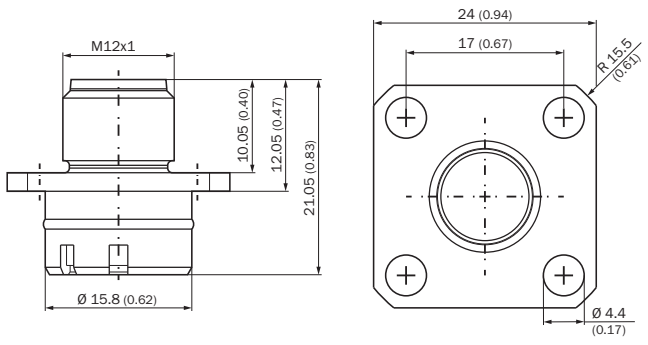

Dimensional drawing (Dimensions in mm (inch))