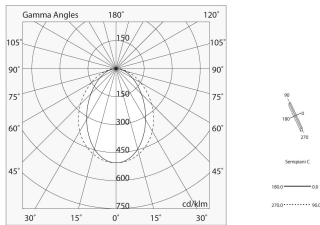

Standards

CAM edilizia: The product complies with the requirements for public buildings, ministerial decree of 23rd June 2022 n.256.

[View more product info](#)