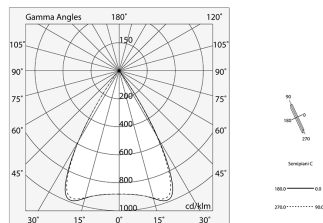

HERO C

108819.02

novalux
ITALIAN LIGHTING DESIGN SINCE 1948

Features

Use: Indoor
Type of installation: RECESSED INTO PLASTERBOARD
Emission: DIRECT
Optics: MICRO OPTICS
Colour: BLACK
Dimming: ON/OFF
Emergency: NO
L: 868mm
A: 61mm
H: 68mm
Made in: ITALY
Warranty: 5 years