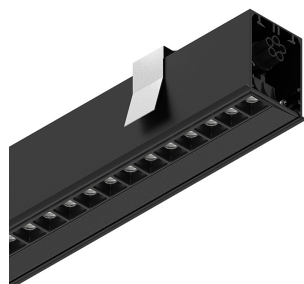

HERO C

108819.02

novalux
ITALIAN LIGHTING DESIGN SINCE 1948

Features

Use: Indoor
Type of installation: RECESSED INTO PLASTERBOARD
Emission: DIRECT
Optics: MICRO OPTICS
Colour: BLACK
Dimming: ON/OFF
Emergency: NO
L: 868mm
A: 61mm
H: 68mm
Made in: ITALY
Warranty: 5 years