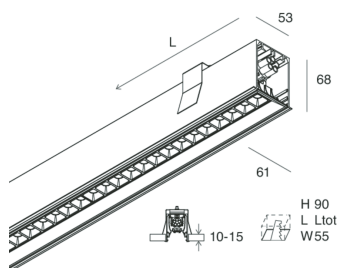

HERO C

108819.02

novalux
ITALIAN LIGHTING DESIGN SINCE 1948

Features

Use: Indoor
Type of installation: RECESSED INTO PLASTERBOARD
Emission: DIRECT
Optics: MICRO OPTICS
Colour: BLACK
Dimming: ON/OFF
Emergency: NO
L: 868mm
A: 61mm
H: 68mm
Made in: ITALY
Warranty: 5 years