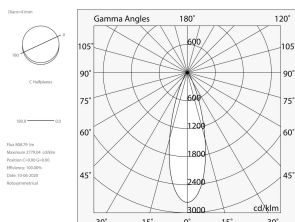

MINI TUBE

108302.01

novalux
ITALIAN LIGHTING DESIGN SINCE 1948

Features

Use: Indoor
Type of installation: SUSPENDED
Emission: DIRECT
Optics: SPOT
Colour: WHITE
Dimming: ON/OFF
Emergency: NO
L: Ø40mm
H: 400mm
Warranty: 5 years
Weight: 1.2kg