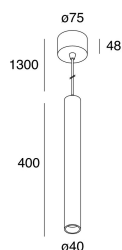

MINI TUBE

108302.01

novalux
ITALIAN LIGHTING DESIGN SINCE 1948

Features

Use: Indoor
Type of installation: SUSPENDED
Emission: DIRECT
Optics: SPOT
Colour: WHITE
Dimming: ON/OFF
Emergency: NO
L: Ø40mm
H: 400mm
Warranty: 5 years
Weight: 1.2kg

Tech data

Luminaire input power: 16W
Luminaire luminous flux: 808lm
IP: 20
Insulation class: I
Supply voltage: 220-240V 50/60Hz
SELV: Si

Source

Light source: LED
Source power: 14W
Colour temperature: 3000K
CRI: >90
LED lifespan: 30000h L70 B20