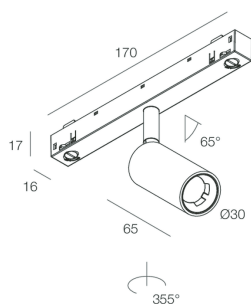

Novalux S.r.l. via Marzabotto, 2 40050 Funo di Argelato (BO) Italy
Tel: +39 051 860558 · Fax +39 051 6647859 · Mail: info@novalux.it · VAT number 00536541204 · novalux.com
Company subject to the management and coordination by SLV GmbH

This technical data sheet is owned by Novalux S.r.l., all rights reserved. Novalux S.r.l. reserves the right to make changes without prior notice.