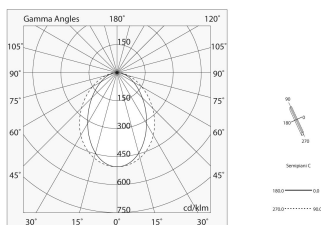

Features

Use: Indoor
Dimming: WITH ACCESSORY
Emergency: NO
Made in: ITALY
Warranty: 5 years
Weight: 0.03kg

Tech data

Luminaire luminouse flux: 915lm
Insulation class: III
Supply voltage: 48 Vdc

Source

Light source: LED
Source power: 6.6W
Colour temperature: 3000K
CRI: >90
LED lifespan: 50000h L80 B20

Compliance

CEI EN 60598-1:2015 + A11:2009. IEC 60598-2:2015 2-1

Standards

CAM edilizia: The product complies with the requirements for public buildings, ministerial decree of 23rd June 2022 n.256.

[View more product info](#)