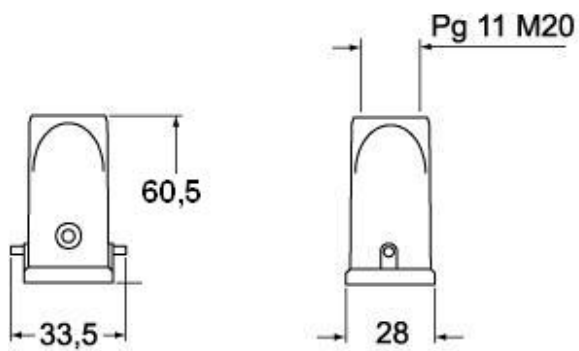

Catalogue drawings

CKA VS - MKA V