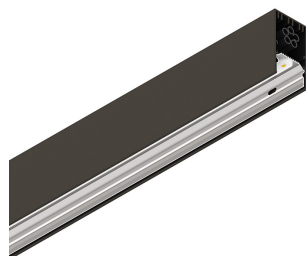

## Features

Use: Indoor  
Type of installation: SUSPENDED, CEILING MOUNTED  
Emission: DIRECT  
Optics: OPAL  
Colour: CAFFE  
Dimming: PUSH, DALI  
Emergency: NO  
L: 800mm  
A: 38mm  
H: 65mm  
Made in: ITALY  
Warranty: 5 years  
Weight: 1.5kg