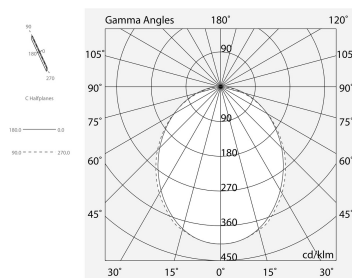

LUCKY MINI

103526.20H

novalux

ITALIAN LIGHTING DESIGN SINCE 1948

Features

Use: Indoor
Type of installation: SUSPENDED, CEILING MOUNTED
Emission: DIRECT
Optics: OPAL
Colour: CAFFE
Dimming: PUSH, DALI
Emergency: NO
L: 800mm
A: 38mm
H: 65mm
Made in: ITALY
Warranty: 5 years
Weight: 1.5kg

Tech data

Luminaire input power: 14.6W
Luminaire luminous flux: 1114lm
IP: 40
Insulation class: I
Supply voltage: 220-240V 50/60Hz
SELV: Si

Source

Light source: LED
Source power: 12W
Source luminous flux: 1934lm
Colour temperature: 3000K
CRI: >80
Colour tolerance: 3 Step MacAdam
LED lifespan: 50000h L80 B20

Compliance

CEI EN 60598-1:2015 + A11:2009. IEC 60598-2:2015 2-1

Standards

Photobiological risk: RISK GROUP 0 Certified fixture in EXEMPT GROUP, in accordance with CEI EN 62471:2010-01, IEC TR 62778:2014.

[View more product info](#)

Novalux S.r.l. via Marzabotto, 2 40050 Funo di Argelato (BO) Italy
Tel: +39 051 860558 · Fax +39 051 6647859 · Mail: info@novalux.it · VAT number 00536541204 · novalux.com
Company subject to the management and coordination by SLV GmbH

This technical data sheet is owned by Novalux S.r.l., all rights reserved. Novalux S.r.l. reserves the right to make changes without prior notice.