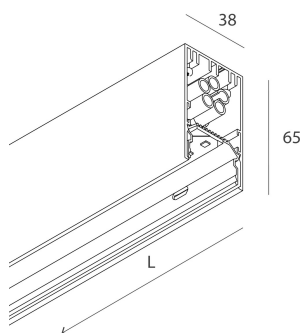

## Features

Use: Indoor  
Type of installation: SUSPENDED, CEILING MOUNTED  
Emission: DIRECT  
Optics: OPAL  
Colour: CAFFE  
Dimming: PUSH, DALI  
Emergency: NO  
L: 800mm  
A: 38mm  
H: 65mm  
Made in: ITALY  
Warranty: 5 years  
Weight: 1.5kg