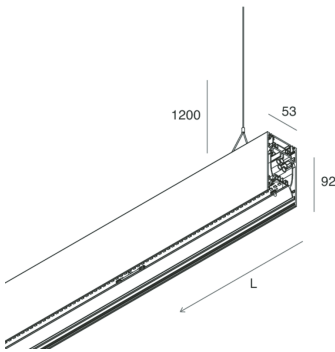

HERO B

108777.01H

novalux
ITALIAN LIGHTING DESIGN SINCE 1948

Features

Use: Indoor
Type of installation: SUSPENDED
Emission: DIRECT/INDIRECT
Colour: WHITE
Dimming: PUSH
Emergency: NO
L: 1120mm
A: 53mm
H: 92mm
Made in: ITALY
Warranty: 5 years
Weight: 4kg