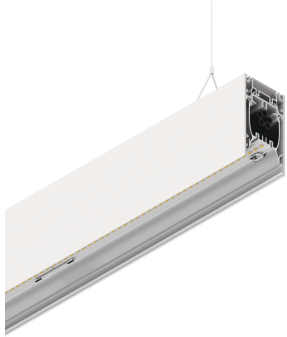

HERO B

108777.01H

novalux
ITALIAN LIGHTING DESIGN SINCE 1948

Features

Use: Indoor
Type of installation: SUSPENDED
Emission: DIRECT/INDIRECT
Colour: WHITE
Dimming: PUSH
Emergency: NO
L: 1120mm
A: 53mm
H: 92mm
Made in: ITALY
Warranty: 5 years
Weight: 4kg