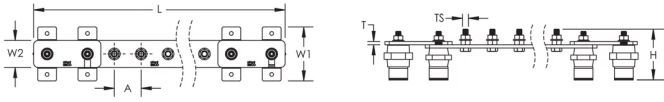

Unit Weight: 3,9-kg

ADDITIONAL PRODUCT DETAILS

Tinned finish is 8 microns according to ASTM B545 Service Class "C" for corrosive environments.

DIAGRAMS

AVERTISSEMENT

Les produits nVent doivent être installés et utilisés conformément aux consignes figurant dans les fiches d'instructions et les documents de formation des produits nVent. Les fiches d'instructions sont disponibles à l'adresse suivante: www.nvent.com et auprès de votre représentant du service client nVent. Une mauvaise installation, une utilisation incorrecte, une application erronée ou toute autre forme de non-respect scrupuleux des instructions et avertissements de nVent peuvent entraîner un dysfonctionnement du produit, des dommages matériels, des lésions corporelles graves et le décès et/ou annuler votre garantie.

Amérique du Nord

+1.800.753.9221

Option 1 – Customer Care

Option 2 – Technical Support

Europe

Netherlands:

+31 800-0200135

France:

+33 800 901 793

Europe

Germany:

800 1890272

Other Countries:

+31 13 5835404