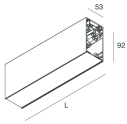

HERO B

1087A1.02

novalux
ITALIAN LIGHTING DESIGN SINCE 1948

COMPLETION ACCESSORIES

HERO B: MOD.CIECO 250 NE

1087A3.02