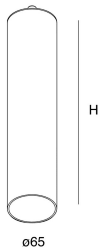

TUBO

111104.01

novalux
ITALIAN LIGHTING DESIGN SINCE 1948

Features

Use: Indoor
Type of installation: SUSPENDED, CEILING MOUNTED
Emission: DIRECT
Optics: SPOT
Colour: WHITE
Dimming: ON/OFF
Emergency: NO
H: 800mm
ø: Ø65
Made in: ITALY
Warranty: 5 years
Weight: 2.2kg

Tech data

IP: 20
Insulation class: I
Supply voltage: 220-240V 50/60Hz

Source

Fitting: GU10
Source power: 50W

Compliance

CEI EN 60598-1:2015 + A11:2009. IEC 60598-2:2015 2-1

[View more product info](#)

Novalux S.r.l. via Marzabotto, 2 40050 Funo di Argelato (BO) Italy
Tel: +39 051 860558 · Fax +39 051 6647859 · Mail: info@novalux.it · VAT number 00536541204 · novalux.com
Company subject to the management and coordination by SLV GmbH