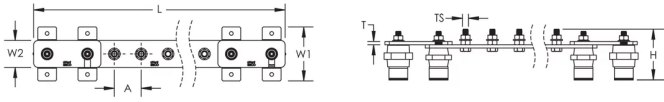

Unit Weight: 4,42-kg

ADDITIONAL PRODUCT DETAILS

Tinned finish is 8 microns according to ASTM B545 Service Class "C" for corrosive environments.

DIAGRAMS

AVERTISSEMENT

Les produits nVent doivent être installés et utilisés conformément aux consignes figurant dans les fiches d'instructions et les documents de formation des produits nVent. Les fiches d'instructions sont disponibles à l'adresse suivante: www.nvent.com et auprès de votre représentant du service client nVent. Une mauvaise installation, une utilisation incorrecte, une application erronée ou toute autre forme de non-respect scrupuleux des instructions et avertissements de nVent peuvent entraîner un dysfonctionnement du produit, des dommages matériels, des lésions corporelles graves et le décès et/ou annuler votre garantie.

Amérique du Nord

+1.800.753.9221

Option 1 – Customer Care

Option 2 – Technical Support

Europe

Netherlands:

+31 800-0200135

France:

+33 800 901 793

Europe

Germany:

800 1890272

Other Countries:

+31 13 5835404