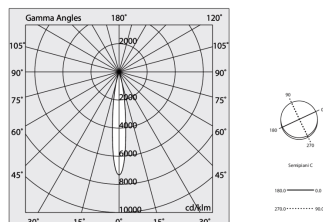

HERO C

108849.02H

novalux
ITALIAN LIGHTING DESIGN SINCE 1948

Features

Use: Indoor
Type of installation: RECESSED INTO PLASTERBOARD
Emission: DIRECT
Optics: SPOT
Beam: 14°
Colour: BLACK
Dimming: PUSH, DALI
Emergency: NO
L: 1120mm
A: 61mm
H: 68mm
Made in: ITALY
Warranty: 5 years
Weight: 3.4kg

Tech data

Luminaire input power: 29W
Luminaire luminous flux: 2028lm
IP: 40
Insulation class: I
Supply voltage: 220-240V 50/60Hz
SELV: Si

Source

Light source: LED
Source power: 2x13W
Source luminous flux: 2644lm
Colour temperature: 2700K
CRI: >90
Colour tolerance: 3 Step MacAdam
LED lifespan: 50000h L80 B20