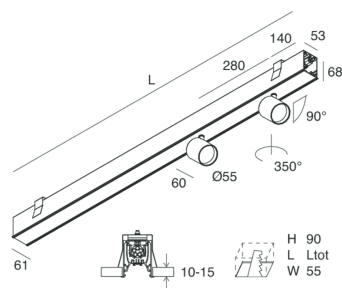

HERO C

108849.02H

novalux
ITALIAN LIGHTING DESIGN SINCE 1948

Features

Use: Indoor
Type of installation: RECESSED INTO PLASTERBOARD
Emission: DIRECT
Optics: SPOT
Beam: 14°
Colour: BLACK
Dimming: PUSH, DALI
Emergency: NO
L: 1120mm
A: 61mm
H: 68mm
Made in: ITALY
Warranty: 5 years
Weight: 3.4kg