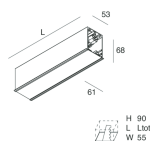

HERO C

108849.02H

novalux

ITALIAN LIGHTING DESIGN SINCE 1948

COMPLETION ACCESSORIES

HERO C: MOD.CIECO 250 NE

108852.02