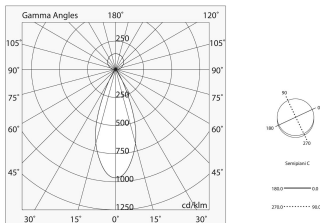

FORTY8 TRACK

108531.02

novalux
ITALIAN LIGHTING DESIGN SINCE 1948

Features

Use: Indoor
Type of installation: TRACK
Emission: DIRECT/INDIRECT
Optics: OPAL, SPOT
Beam: 35°
Colour: BLACK
Dimming: DALI
Emergency: NO
ø: Ø80
Warranty: 5 years
Weight: 0.42kg

Tech data

Luminaire input power: 8W
Direct luminous flux: 255lm
Indirect luminous flux: 328lm
IP: 20
Insulation class: III
Supply voltage: 48 Vdc
SELV: Si

Source

Light source: LED
Source power: 6W
Colour temperature: 4000K
CRI: >90
Colour tolerance: 3 Step MacAdam
LED lifespan: 30000h L70 B20

Compliance

CEI EN 60598-1:2015 + A11:2009. IEC 60598-2:2015 2-1

Standards

Photobiological risk: RISK GROUP 1 Certified fixture in RISK GROUP 1 (Low Risk)-The fixture does not pose a hazard due to normal behavioral limitations on exposure - in accordance with CEI EN 62471:2010-01, IEC TR 62778:2014.

[View more product info](#)

Novalux S.r.l. via Marzabotto, 2 40050 Funo di Argelato (BO) Italy
Tel: +39 051 860558 · Fax +39 051 6647859 · Mail: info@novalux.it · VAT number 00536541204 · novalux.com
Company subject to the management and coordination by SLV GmbH

This technical data sheet is owned by Novalux S.r.l., all rights reserved. Novalux S.r.l. reserves the right to make changes without prior notice.