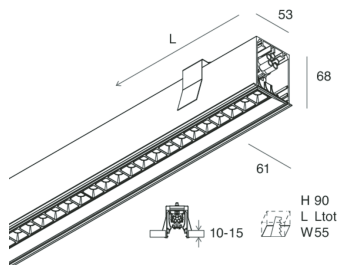

Novalux S.r.l. via Marzabotto, 2 40050 Funo di Argelato (BO) Italy
Tel: +39 051 860558 · Fax +39 051 6647859 · Mail: info@novalux.it · VAT number 00536541204 · novalux.com
Company subject to the management and coordination by SLV GmbH

This technical data sheet is owned by Novalux S.r.l., all rights reserved. Novalux S.r.l. reserves the right to make changes without prior notice.