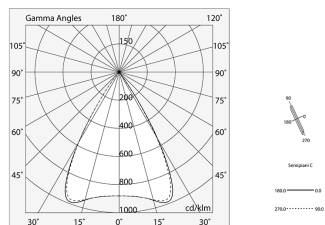

Novalux S.r.l. via Marzabotto, 2 40050 Funo di Argelato (BO) Italy
Tel: +39 051 860558 · Fax +39 051 6647859 · Mail: info@novalux.it · VAT number 00536541204 · novalux.com
Company subject to the management and coordination by SLV GmbH

This technical data sheet is owned by Novalux S.r.l., all rights reserved. Novalux S.r.l. reserves the right to make changes without prior notice.