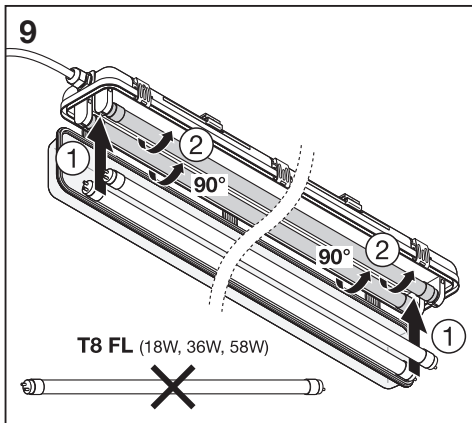

DAMP PROOF HOUSING DALI

	EAN	l x w x h [mm]	IP	IK	°C	👤
DP HOUSING DALI 1200 P 1XLAMP IP65	4099854146442	1280 x 65 x 70	65	08	-20...+40	0.97 kg
DP HOUSING DALI 1200 P 2XLAMP IP65	4099854146466	1280 x 95 x 70	65	08	-20...+40	1.20 kg
DP HOUSING DALI 1500 P 1XLAMP IP65	4099854146480	1585 x 65 x 70	65	08	-20...+40	1.11 kg
DP HOUSING DALI 1500 P 2XLAMP IP65	4099854146503	1585 x 95 x 70	65	08	-20...+40	1.41 kg

**G13 LED
LED TUBE EXTERNAL
DC 42V 350/550mA**

	DC 42V 350/550 mA
DP HOUSING DALI 1200 P 1XLAMP	1x G13 LED TUBE EXT (1.2m)
DP HOUSING DALI 1200 P 2XLAMP	2x G13 LED TUBE EXT (1.2m)
DP HOUSING DALI 1500 P 1XLAMP	1x G13 LED TUBE EXT (1.5m)
DP HOUSING DALI 1500 P 2XLAMP	2x G13 LED TUBE EXT (1.5m)