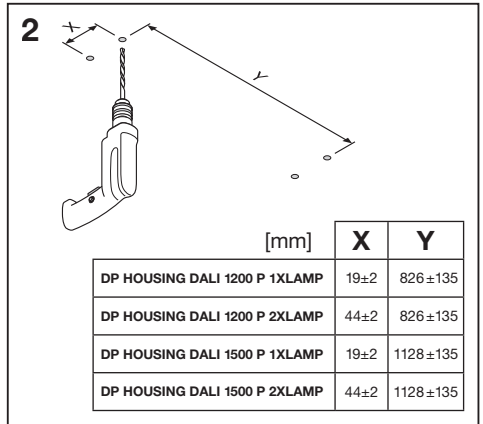

DAMP PROOF HOUSING DALI

	EAN	l x w x h [mm]	IP	IK	°C	👤
DP HOUSING DALI 1200 P 1XLAMP IP65	4099854146442	1280 x 65 x 70	65	08	-20...+40	0.97 kg
DP HOUSING DALI 1200 P 2XLAMP IP65	4099854146466	1280 x 95 x 70	65	08	-20...+40	1.20 kg
DP HOUSING DALI 1500 P 1XLAMP IP65	4099854146480	1585 x 65 x 70	65	08	-20...+40	1.11 kg
DP HOUSING DALI 1500 P 2XLAMP IP65	4099854146503	1585 x 95 x 70	65	08	-20...+40	1.41 kg

**G13 LED
LED TUBE EXTERNAL
DC 42V 350/550mA**

	DC 42V 350/550 mA
DP HOUSING DALI 1200 P 1XLAMP	1x G13 LED TUBE EXT (1.2m)
DP HOUSING DALI 1200 P 2XLAMP	2x G13 LED TUBE EXT (1.2m)
DP HOUSING DALI 1500 P 1XLAMP	1x G13 LED TUBE EXT (1.5m)
DP HOUSING DALI 1500 P 2XLAMP	2x G13 LED TUBE EXT (1.5m)