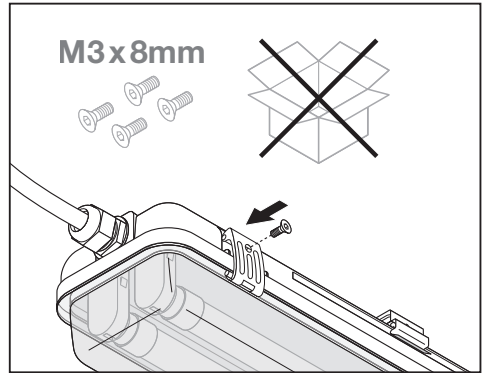

LEDVANCE GmbH
Steinerne Furt 62
86167 Augsburg, Germany
www.ledvance.com

© LEDVANCE Ltd, Aquila House
Delta Crescent, Westbrook, Warrington
WA5 7NR, United Kingdom