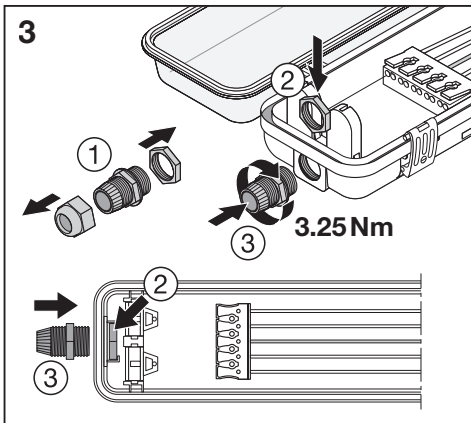

DAMP PROOF HOUSING DALI

	EAN	l x w x h [mm]	IP	IK	°C	👤
DP HOUSING DALI 1200 P 1XLAMP IP65	4099854146442	1280 x 65 x 70	65	08	-20...+40	0.97 kg
DP HOUSING DALI 1200 P 2XLAMP IP65	4099854146466	1280 x 95 x 70	65	08	-20...+40	1.20 kg
DP HOUSING DALI 1500 P 1XLAMP IP65	4099854146480	1585 x 65 x 70	65	08	-20...+40	1.11 kg
DP HOUSING DALI 1500 P 2XLAMP IP65	4099854146503	1585 x 95 x 70	65	08	-20...+40	1.41 kg

**G13 LED
LED TUBE EXTERNAL
DC 42V 350/550mA**

	DC 42V 350/550 mA
DP HOUSING DALI 1200 P 1XLAMP	1x G13 LED TUBE EXT (1.2m)
DP HOUSING DALI 1200 P 2XLAMP	2x G13 LED TUBE EXT (1.2m)
DP HOUSING DALI 1500 P 1XLAMP	1x G13 LED TUBE EXT (1.5m)
DP HOUSING DALI 1500 P 2XLAMP	2x G13 LED TUBE EXT (1.5m)