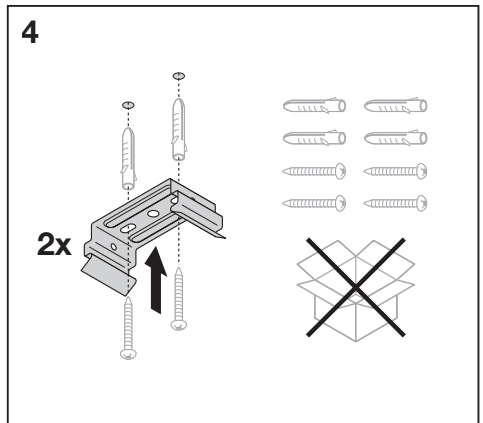

DAMP PROOF HOUSING DALI

	EAN	l x w x h [mm]	IP	IK	°C	👤
DP HOUSING DALI 1200 P 1XLAMP IP65	4099854146442	1280 x 65 x 70	65	08	-20...+40	0.97 kg
DP HOUSING DALI 1200 P 2XLAMP IP65	4099854146466	1280 x 95 x 70	65	08	-20...+40	1.20 kg
DP HOUSING DALI 1500 P 1XLAMP IP65	4099854146480	1585 x 65 x 70	65	08	-20...+40	1.11 kg
DP HOUSING DALI 1500 P 2XLAMP IP65	4099854146503	1585 x 95 x 70	65	08	-20...+40	1.41 kg

**G13 LED
LED TUBE EXTERNAL
DC 42V 350/550mA**

	DC 42V 350/550 mA
DP HOUSING DALI 1200 P 1XLAMP	1x G13 LED TUBE EXT (1.2m)
DP HOUSING DALI 1200 P 2XLAMP	2x G13 LED TUBE EXT (1.2m)
DP HOUSING DALI 1500 P 1XLAMP	1x G13 LED TUBE EXT (1.5m)
DP HOUSING DALI 1500 P 2XLAMP	2x G13 LED TUBE EXT (1.5m)