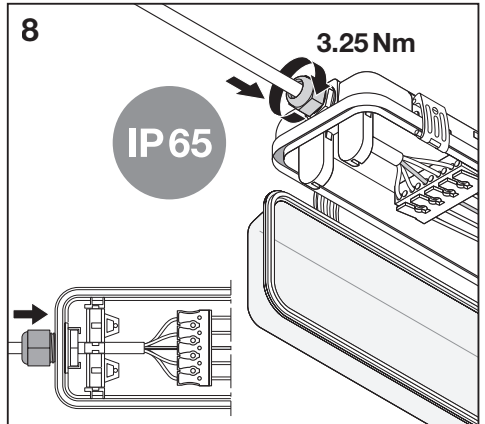

DAMP PROOF HOUSING DALI

	EAN	l x w x h [mm]	IP	IK	°C	👤
DP HOUSING DALI 1200 P 1XLAMP IP65	4099854146442	1280 x 65 x 70	65	08	-20...+40	0.97 kg
DP HOUSING DALI 1200 P 2XLAMP IP65	4099854146466	1280 x 95 x 70	65	08	-20...+40	1.20 kg
DP HOUSING DALI 1500 P 1XLAMP IP65	4099854146480	1585 x 65 x 70	65	08	-20...+40	1.11 kg
DP HOUSING DALI 1500 P 2XLAMP IP65	4099854146503	1585 x 95 x 70	65	08	-20...+40	1.41 kg

**G13 LED
LED TUBE EXTERNAL
DC 42V 350/550mA**

	DC 42V 350/550 mA
DP HOUSING DALI 1200 P 1XLAMP	1x G13 LED TUBE EXT (1.2m)
DP HOUSING DALI 1200 P 2XLAMP	2x G13 LED TUBE EXT (1.2m)
DP HOUSING DALI 1500 P 1XLAMP	1x G13 LED TUBE EXT (1.5m)
DP HOUSING DALI 1500 P 2XLAMP	2x G13 LED TUBE EXT (1.5m)