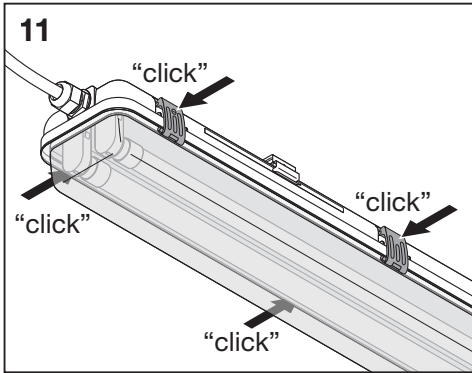

LEDVANCE GmbH
Steinerne Furt 62
86167 Augsburg, Germany
www.ledvance.com

© LEDVANCE Ltd, Aquila House
Delta Crescent, Westbrook, Warrington
WA5 7NR, United Kingdom