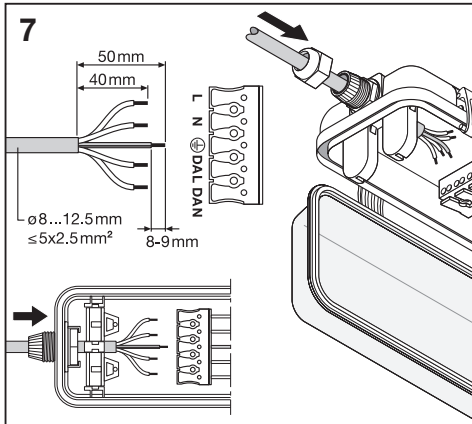

DAMP PROOF HOUSING DALI

	EAN	l x w x h [mm]	IP	IK	°C	👤
DP HOUSING DALI 1200 P 1XLAMP IP65	4099854146442	1280 x 65 x 70	65	08	-20...+40	0.97 kg
DP HOUSING DALI 1200 P 2XLAMP IP65	4099854146466	1280 x 95 x 70	65	08	-20...+40	1.20 kg
DP HOUSING DALI 1500 P 1XLAMP IP65	4099854146480	1585 x 65 x 70	65	08	-20...+40	1.11 kg
DP HOUSING DALI 1500 P 2XLAMP IP65	4099854146503	1585 x 95 x 70	65	08	-20...+40	1.41 kg

**G13 LED
LED TUBE EXTERNAL
DC 42V 350/550mA**

	DC 42V 350/550 mA
DP HOUSING DALI 1200 P 1XLAMP	1x G13 LED TUBE EXT (1.2m)
DP HOUSING DALI 1200 P 2XLAMP	2x G13 LED TUBE EXT (1.2m)
DP HOUSING DALI 1500 P 1XLAMP	1x G13 LED TUBE EXT (1.5m)
DP HOUSING DALI 1500 P 2XLAMP	2x G13 LED TUBE EXT (1.5m)