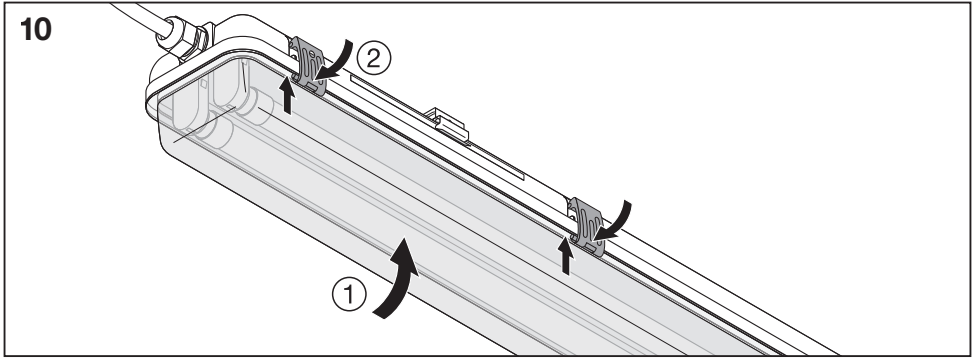

LEDVANCE GmbH
Steinerne Furt 62
86167 Augsburg, Germany
www.ledvance.com

© LEDVANCE Ltd, Aquila House
Delta Crescent, Westbrook, Warrington
WA5 7NR, United Kingdom