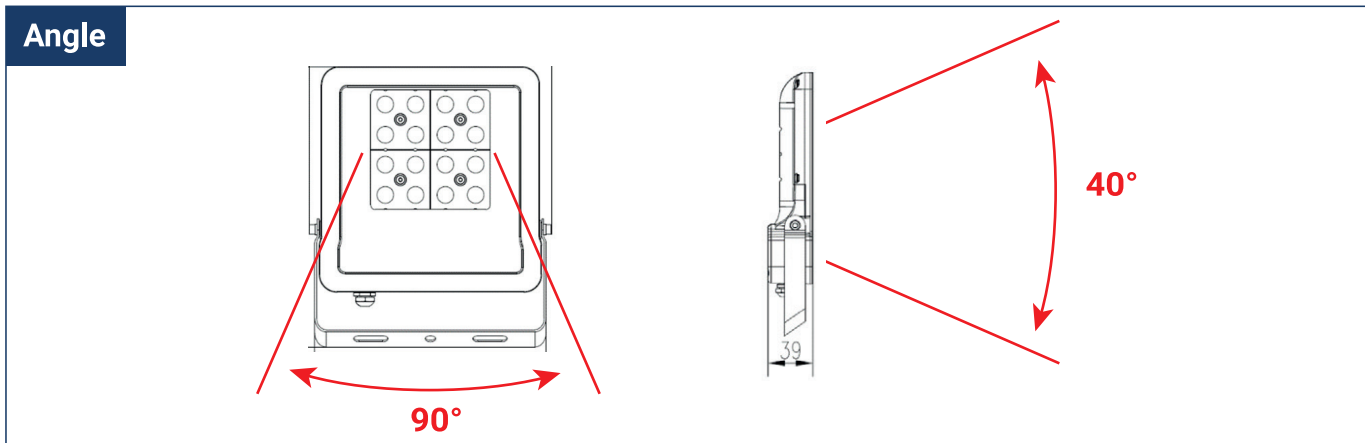

Ref : 100452-100453

FR

Cet appareil et ses accessoires se recyclent

À DÉPOSER EN MAGASIN

À DÉPOSER EN DÉCHÈTERIE

OU