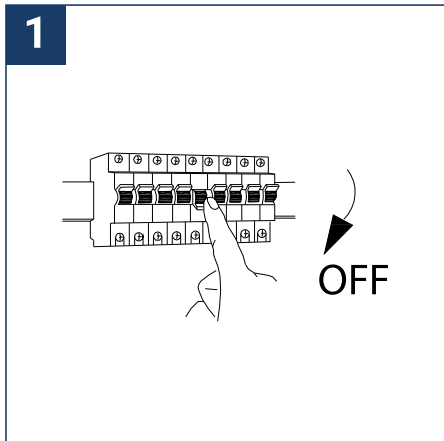

Ref : 100452-100453

FR

Cet appareil et ses accessoires se recyclent

À DÉPOSER EN MAGASIN

À DÉPOSER EN DÉCHÈTERIE

OU