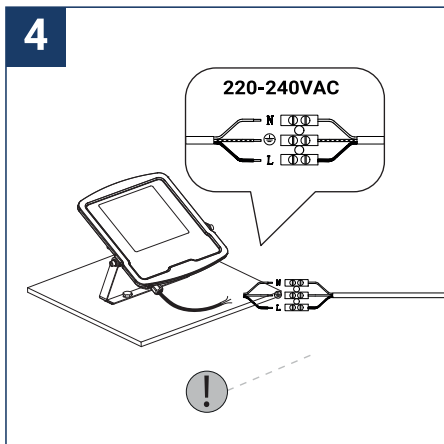

Ref : 100452-100453

FR

Cet appareil et ses accessoires se recyclent

À DÉPOSER EN MAGASIN

À DÉPOSER EN DÉCHÈTERIE

OU