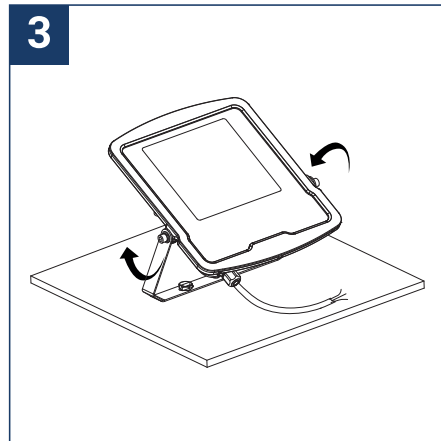

Ref : 100452-100453

FR

Cet appareil et ses accessoires se recyclent

À DÉPOSER EN MAGASIN

À DÉPOSER EN DÉCHÈTERIE

OU