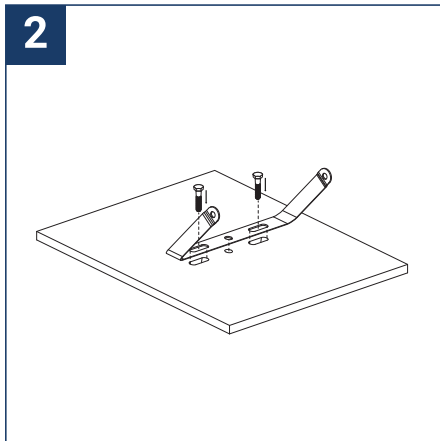

Ref : 100452-100453

FR

Cet appareil et ses accessoires se recyclent

À DÉPOSER EN MAGASIN

À DÉPOSER EN DÉCHÈTERIE

OU