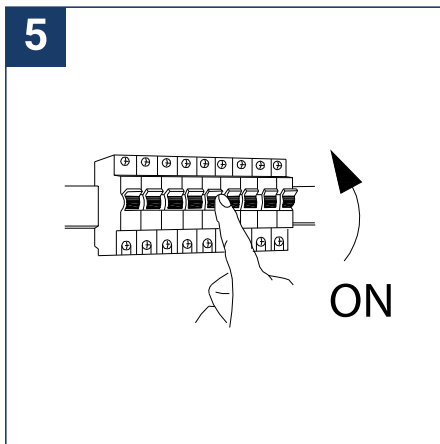

Ref : 100452-100453

FR

Cet appareil et ses accessoires se recyclent

À DÉPOSER EN MAGASIN

À DÉPOSER EN DÉCHÈTERIE

OU