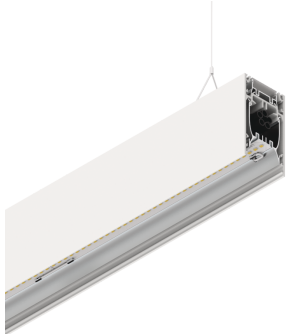

HERO B

108755.01H + 108905.99

novalux
ITALIAN LIGHTING DESIGN SINCE 1948

Features

Use: Indoor
Type of installation: SUSPENDED
Emission: DIRECT/INDIRECT
Optics: OPAL
Colour: WHITE
Dimming: DALI
Emergency: NO
L: 2240mm
A: 53mm
H: 92mm
Made in: ITALY
Warranty: 5 years
Weight: 8kg