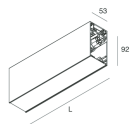

HERO B

108755.01H + 108905.99

novalux
ITALIAN LIGHTING DESIGN SINCE 1948

COMPLETION ACCESSORIES

HERO B: MOD.CIECO 250 BIA

1087A3.01