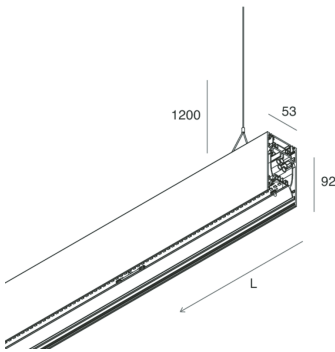

HERO B

108755.01H + 108905.99

novalux
ITALIAN LIGHTING DESIGN SINCE 1948

Features

Use: Indoor
Type of installation: SUSPENDED
Emission: DIRECT/INDIRECT
Optics: OPAL
Colour: WHITE
Dimming: DALI
Emergency: NO
L: 2240mm
A: 53mm
H: 92mm
Made in: ITALY
Warranty: 5 years
Weight: 8kg