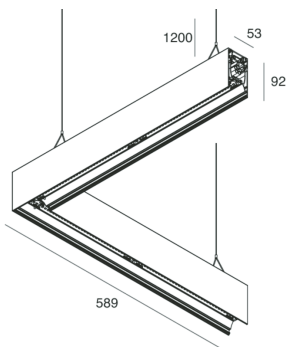

## Features

Use: Indoor  
Type of installation: SUSPENDED  
Emission: DIRECT/INDIRECT  
Colour: WHITE  
Dimming: PUSH  
Emergency: NO  
L: 589x589mm  
A: 53mm  
H: 92mm  
Made in: ITALY  
Warranty: 5 years  
Weight: 3.3kg