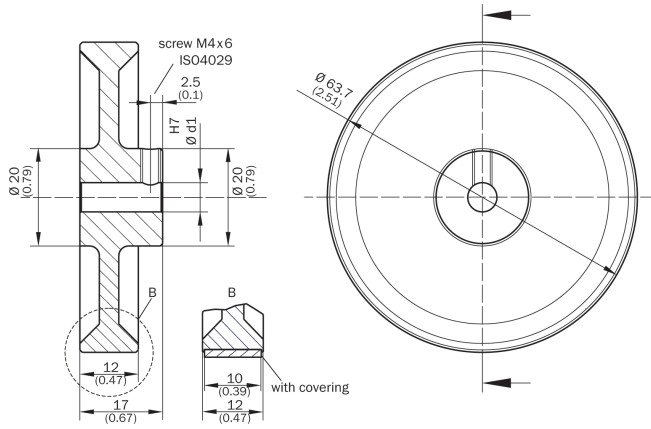

ETIM 5.0	EC002179
ETIM 6.0	EC002179
ETIM 7.0	EC002179
ETIM 8.0	EC002179
UNSPSC 16.0901	25191839

Dimensional drawing (Dimensions in mm (inch))