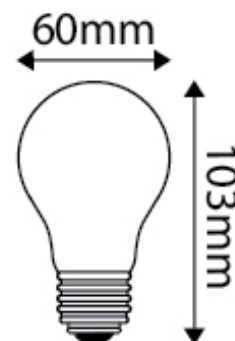

Standard A60 LED Filament 6W E27 2700K 806Lm Cl.

TECHNICAL CHARACTERISTICS

Ref.	28631
Base	E27
Watts	6.0000W
Color	Warm white
Kelvin	- 2700 K
Input Voltage Min	220 V AC
Input Voltage Max	240 V AC
Beam angle	360°
Life Span	30000 h
warranty	3 ans
Certifications	CE, RoHS
Diameter	60mm
Lumen	806 lm
CRI	>80

3125460286317