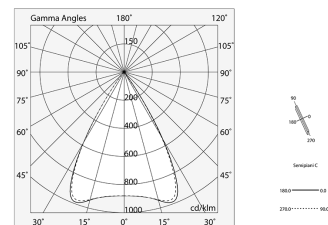

## Features

Use: Indoor  
Type of installation: RECESSED INTO PLASTERBOARD  
Emission: DIRECT  
Optics: MICRO OPTICS  
Colour: WHITE  
Dimming: PUSH, DALI  
Emergency: NO  
L: 1428mm  
A: 61mm  
H: 68mm  
Made in: ITALY  
Warranty: 5 years  
Weight: 4.2kg