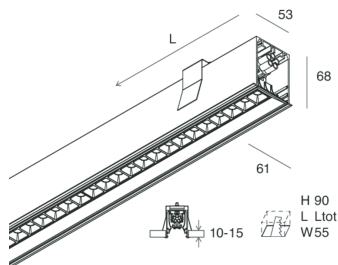

## Features

Use: Indoor  
Type of installation: RECESSED INTO PLASTERBOARD  
Emission: DIRECT  
Optics: MICRO OPTICS  
Colour: WHITE  
Dimming: PUSH, DALI  
Emergency: NO  
L: 1428mm  
A: 61mm  
H: 68mm  
Made in: ITALY  
Warranty: 5 years  
Weight: 4.2kg