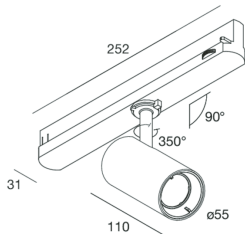

Features

Use: Indoor
Type of installation: TRACK
Emission: ADJUSTABLE
Optics: SPOT
Beam: 15 - 38°
Colour: BLACK
Dimming: DALI
Emergency: NO
L: 110mm
A: Ø55mm
H: 150mm
Warranty: 5 years
Weight: 0.42kg

Tech data

Luminaire input power: 11.5W
IP: 20
Insulation class: II
Supply voltage: 220-240V 50/60Hz
SELV: Si

Source

Light source: LED
Source power: 10W
Colour temperature: 4000K
CRI: >90
LED lifespan: 30000h

Compliance

CEI EN 60598-1:2015 + A11:2009. IEC 60598-2:2015 2-1

Standards

Photobiological risk: RISK GROUP 1 Certified fixture in RISK GROUP 1 (Low Risk)-The fixture does not pose a hazard due to normal behavioral limitations on exposure - in accordance with CEI EN 62471:2010-01, IEC TR 62778:2014.

[View more product info](#)