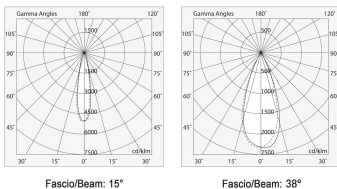

Features

Use: Indoor
Type of installation: TRACK
Emission: ADJUSTABLE
Optics: SPOT
Beam: 15 - 38°
Colour: BLACK
Dimming: DALI
Emergency: NO
L: 110mm
A: Ø55mm
H: 150mm
Warranty: 5 years
Weight: 0.42kg

Tech data

Luminaire input power: 11.5W
IP: 20
Insulation class: II
Supply voltage: 220-240V 50/60Hz
SELV: Si

Source

Light source: LED
Source power: 10W
Colour temperature: 4000K
CRI: >90
LED lifespan: 30000h

Compliance

CEI EN 60598-1:2015 + A11:2009. IEC 60598-2:2015 2-1

Standards

Photobiological risk: RISK GROUP 1 Certified fixture in RISK GROUP 1 (Low Risk)-The fixture does not pose a hazard due to normal behavioral limitations on exposure - in accordance with CEI EN 62471:2010-01, IEC TR 62778:2014.

[View more product info](#)