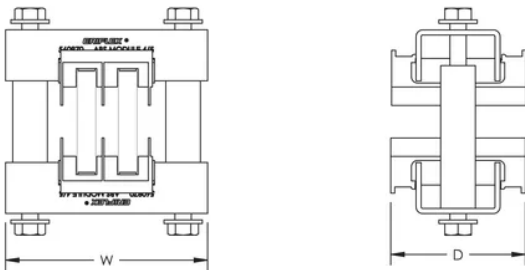

Busbars per Phase: 1 - 3

Épaisseur de barre omnibus: 10-mm

Busbar Width: 50 – 125 mm

Width: 124-mm

Depth: 67-mm

Unit Weight: 0,81-kg

ADDITIONAL PRODUCT DETAILS

ABS Adjustable Busbar Support High Ampacity Kit available to support up to 200 mm (7.87") busbar width for applications up to 7400 A.

DIAGRAMS

AVERTISSEMENT

Les produits nVent doivent être installés et utilisés conformément aux consignes figurant dans les fiches d'instructions et les documents de formation des produits nVent. Les fiches d'instructions sont disponibles à l'adresse suivante: www.nvent.com et auprès de votre représentant du service client nVent. Une mauvaise installation, une utilisation incorrecte, une application erronée ou toute autre forme de non-respect scrupuleux des instructions et avertissements de nVent peuvent entraîner un dysfonctionnement du produit, des dommages matériels, des lésions corporelles graves et le décès et/ou annuler votre garantie.

Amérique du Nord

+1.800.753.9221

Option 1 – Customer Care

Option 2 – Technical Support

Europe

Netherlands:

+31 800-0200135

France:

+33 800 901 793

Europe

Germany:

800 1890272

Other Countries:

+31 13 5835404

APAC

Shanghai:

+ 86 21 2412 1618/19

Sydney:

+61 2 9751 8500

Our powerful portfolio of brands:
nVent.com CADDY ERICO HOFFMAN RAYCHEM SCHROFF
TRACER

© 2023 nVent. All nVent marks and logos are owned or licensed by nVent Services GmbH or its affiliates. All other trademarks are the property of their respective owners.

nVent reserves the right to change specifications without notice.