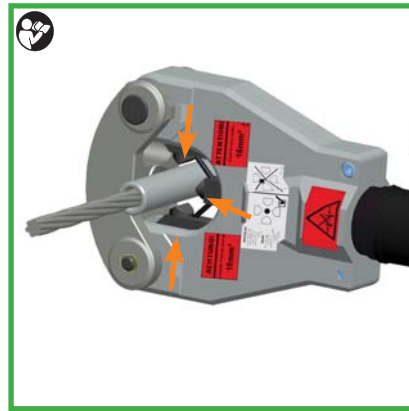

CT-980

PANDUIT

WORK

SERVICE

DON'T DO