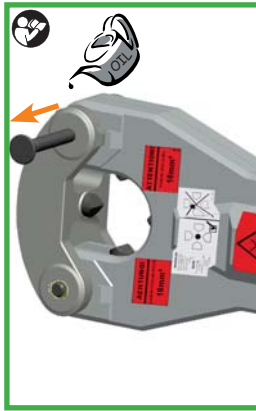

CT-980

PANDUIT

WORK

SERVICE

DON'T DO