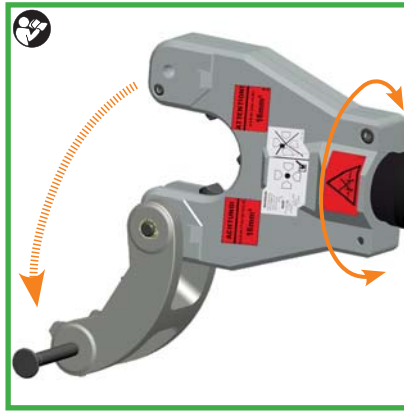

CT-980

PANDUIT

WORK

SERVICE

DON'T DO