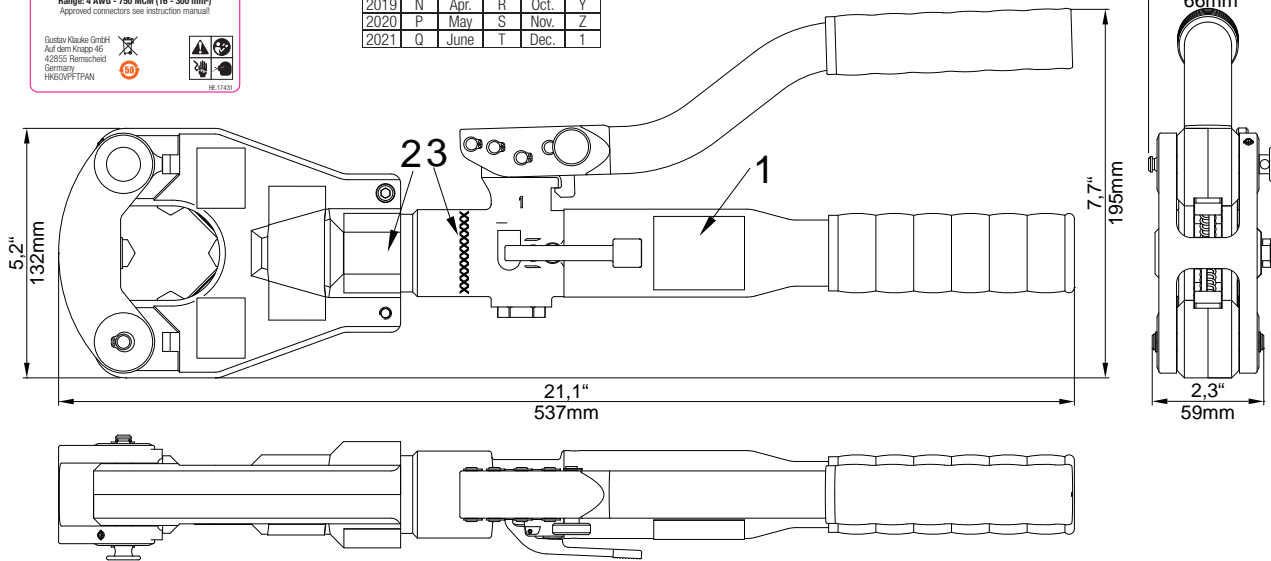

CT-980

PANDUIT

1

PANDUIT
CT-980 Crimp Tool
Force: 6.2 Ton (55kN) -
Range: 4 AWG - 750 MCM (16 - 300 mm²)
Approved connectors see instruction manual!

Gustav Klauke GmbH
Auf dem Knapp 46
42095 Remscheid
Germany
HR60VFF1FAN

2

3

datecode

Year	Code	Month	Code	Month	Code
2016	K	Jan.	N	July	V
2017	L	Feb.	P	Aug.	W
2018	M	Mar.	Q	Sept.	X
2019	N	Apr.	R	Oct.	Y
2020	P	May	S	Nov.	Z
2021	Q	June	T	Dec.	1

304711 batch# e.g. 304711

KS datecode e.g. K = 2016; S = May

142 consecutive# e.g. ,142" = tool # 142