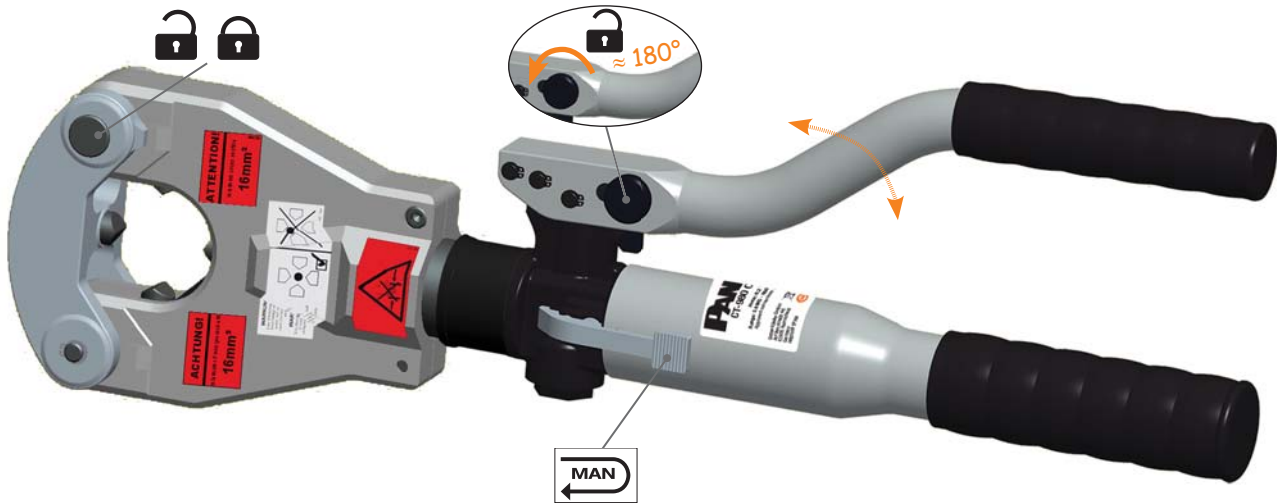

Serialnumber

BlackFin

CT-980

Instruction Manual

CT-980

PANDUIT

2 years
Warranty
World wide
Tool
Service

WARNING

Failure to follow all instructions listed below may result in electric shock, fire and/or serious injury.

Save all warnings and instructions for future reference.

CT-980

PANDUIT

1

PANDUIT
CT-980 Crimp Tool
 Force: 6.2 Ton (55kN) -
 Range: 4 AWG - 750 MCM (16 - 300 mm²)
 Approved connectors see instruction manual!