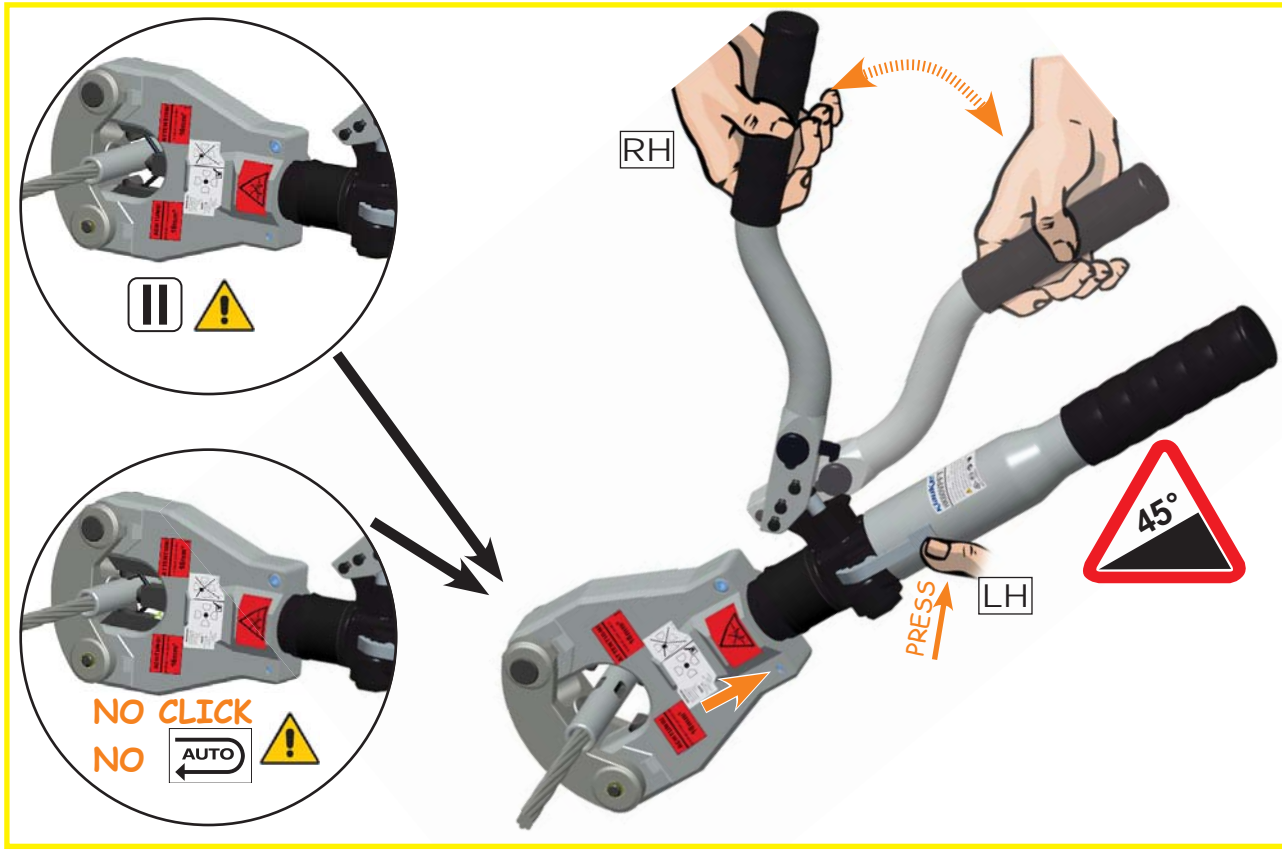

CT-980

PANDUIT