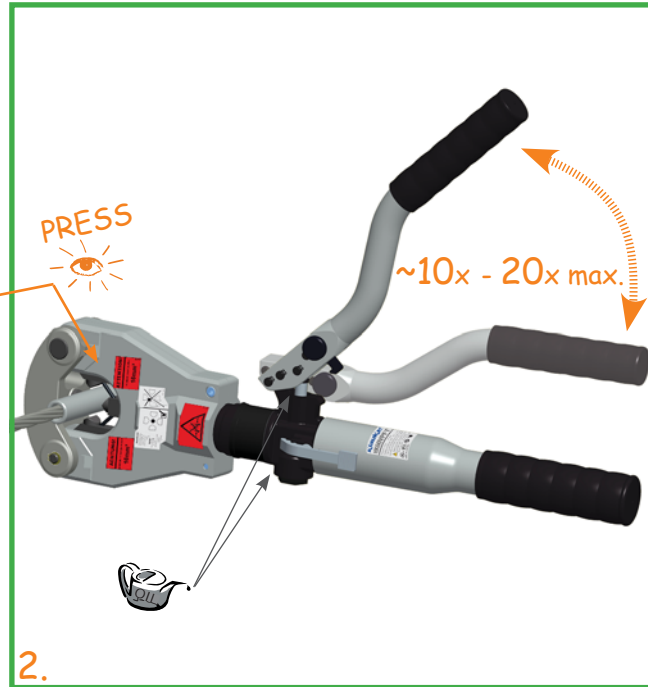

CT-980

PANDUIT