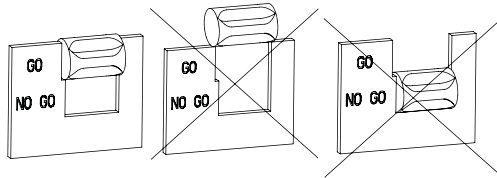

CT-980

PANDUIT

1

PANDUIT
CT-980 Crimp Tool
Force: 6.2 Ton (55kN) -
Range: 4 AWG - 750 MCM (16 - 300 mm²)
Approved connectors see instruction manual!

Gustav Klauke GmbH
Auf dem Knapp 46
42095 Remscheid
Germany
HR60VFF1FAN

2

3

datecode

Year	Code	Month	Code	Month	Code
2016	K	Jan.	N	July	V
2017	L	Feb.	P	Aug.	W
2018	M	Mar.	Q	Sept.	X
2019	N	Apr.	R	Oct.	Y
2020	P	May	S	Nov.	Z
2021	Q	June	T	Dec.	1

304711 batch# e.g. 304711

KS datecode e.g. K = 2016; S = May

142 consecutive# e.g. ,142" = tool # 142