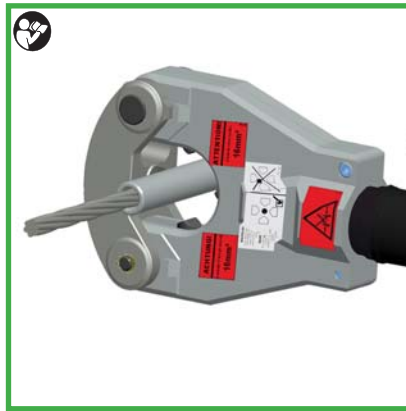

CT-980

PANDUIT

WORK

SERVICE

DON'T DO