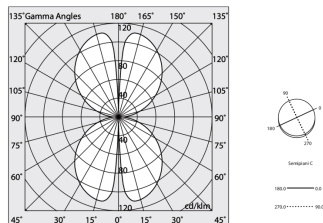

HALOS MINI

107338.20

novalux
ITALIAN LIGHTING DESIGN SINCE 1948

Features

Use: Indoor
Type of installation: SUSPENDED
Emission: INTERNAL
Optics: OPAL
Colour: CAFFE
Dimming: WITH ACCESSORY
Emergency: NO
L: Ø482mm
A: 20mm
H: 30mm
Made in: ITALY
Warranty: 5 years
Weight: 3kg

Tech data

Luminaire input power: 25.5W
Luminaire luminous flux: 1131lm
IP: 40
Insulation class: III
Supply voltage: MAX 1.4A
IK: 3
SELV: Si

Source

Light source: LED
Source power: 24W
Source luminous flux: 3388lm
Colour temperature: 2700K
CRI: >90
Colour tolerance: 3 Step MacAdam
LED lifespan: 50000h L80 B20

Compliance

CEI EN 60598-1:2015 + A11:2009. IEC 60598-2:2015 2-1

Standards

Photobiological risk: RISK GROUP 0 Certified fixture in EXEMPT GROUP, in accordance with CEI EN 62471:2010-01, IEC TR 62778:2014.

CAM edilizia: The product complies with the requirements for public buildings, ministerial decree of 23rd June 2022 n.256.

[View more product info](#)

Novalux S.r.l. via Marzabotto, 2 40050 Funo di Argelato (BO) Italy
Tel: +39 051 860558 · Fax +39 051 6647859 · Mail: info@novalux.it · VAT number 00536541204 · novalux.com
Company subject to the management and coordination by SLV GmbH

This technical data sheet is owned by Novalux S.r.l., all rights reserved. Novalux S.r.l. reserves the right to make changes without prior notice.