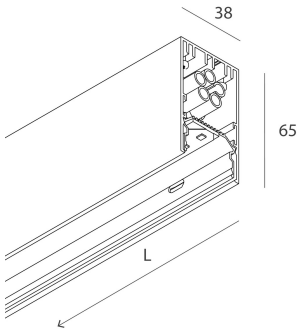

## Features

Use: Indoor  
Type of installation: SUSPENDED, CEILING MOUNTED  
Emission: DIRECT  
Optics: OPAL  
Colour: WHITE  
Dimming: PUSH, DALI  
Emergency: NO  
L: 1600mm  
A: 38mm  
H: 65mm  
Made in: ITALY  
Warranty: 5 years  
Weight: 2.86kg