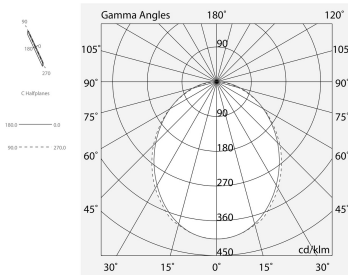

LUCKY MINI

103516.01H

novalux
ITALIAN LIGHTING DESIGN SINCE 1948

Features

Use: Indoor
Type of installation: SUSPENDED, CEILING MOUNTED
Emission: DIRECT
Optics: OPAL
Colour: WHITE
Dimming: PUSH, DALI
Emergency: NO
L: 1600mm
A: 38mm
H: 65mm
Made in: ITALY
Warranty: 5 years
Weight: 2.86kg

Tech data

Luminaire input power: 27.3W
Luminaire luminous flux: 2292lm
IP: 40
Insulation class: I
Supply voltage: 220-240V 50/60Hz
SELV: Si

Source

Light source: LED
Source power: 23W
Source luminous flux: 3978lm
Colour temperature: 4000K
CRI: >80
Colour tolerance: 3 Step MacAdam
LED lifespan: 50000h L80 B20

Compliance

CEI EN 60598-1:2015 + A11:2009. IEC 60598-2:2015 2-1

Standards

Photobiological risk: RISK GROUP 0 Certified fixture in EXEMPT GROUP, in accordance with CEI EN 62471:2010-01, IEC TR 62778:2014.

[View more product info](#)

Novalux S.r.l. via Marzabotto, 2 40050 Funo di Argelato (BO) Italy
Tel: +39 051 860558 · Fax +39 051 6647859 · Mail: info@novalux.it · VAT number 00536541204 · novalux.com
Company subject to the management and coordination by SLV GmbH

This technical data sheet is owned by Novalux S.r.l., all rights reserved. Novalux S.r.l. reserves the right to make changes without prior notice.