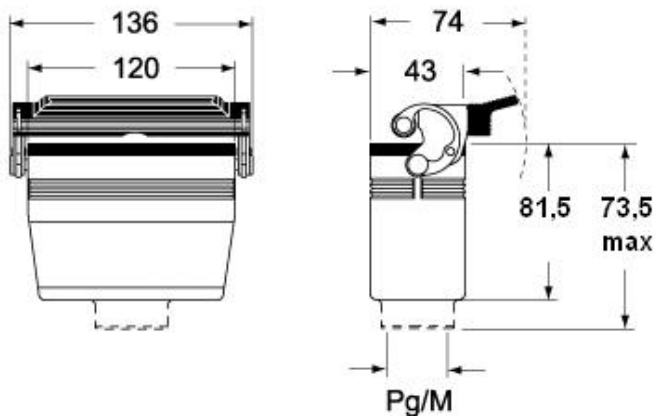

Part number

CAV 24 L29

Hood, C-TYPE series, with 2 pegs, Pg29 top cable entry, size "104.27", high construction

Product description		Material properties	
Product type	Hood	Colour	RAL 7040 grey
Series	C-TYPE	RoHs conformity	Compliant
Closing type	With 2 pegs	China RoHs - EFUP	E
Size	Size 104.27	REACH SVHC substances	No
Cable entry	Top cable entry Pg29	Approvals / Standards	
Specification	High construction	Certifications	DNV, BV
Technical data		UL	ECBT2
IP degree of protection	IP65 / IP66 / IP69	cUL	ECBT8
Further technical details		General ordering information	
Weight	218,00 g	EAN13 code	8015747009997
Operating temperature range (min, max)	-40°C...+125°C	Packaging Information	
		Packaging length	245,00 mm
		Packaging height	165,00 mm
		Packaging width	215,00 mm
		Packaging weight	2,43 kg
		Packaging volume	8,69 dm ³
		Packaging description	Carton box
		Packaging quantity	10 Pcs
		Packaging EAN code	8015747226141
		Sub-packaging weight	1,22 kg
		Sub-packaging description	Plastic packaging
		Sub-packaging quantity	5 Pcs
		Sub-packaging EAN barcode	8015747010009

Part number

CAV 24 L29

Catalogue drawings

CHO L (CAO L) - MHO L [MAO L]
CHV L [CAV L] - MHV L (MAV L)

CHV LG (CAV LG), MHV LG (MAV LG) [MFV LG]

Notes

Dimensions shown in mm are not binding and may be changed without notice.