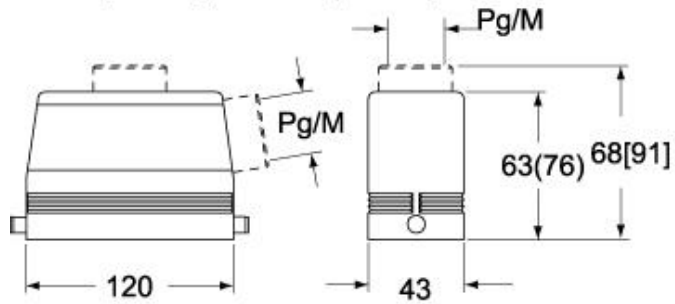

Part number

CAV 24 L29

Hood, C-TYPE series, with 2 pegs, Pg29 top cable entry, size "104.27", high construction

Product description		Material properties	
Product type	Hood	Colour	RAL 7040 grey
Series	C-TYPE	RoHs conformity	Compliant
Closing type	With 2 pegs	China RoHs - EFUP	E
Size	Size 104.27	REACH SVHC substances	No
Cable entry	Top cable entry Pg29	Approvals / Standards	
Specification	High construction	Certifications	DNV, BV
Technical data		UL	ECBT2
IP degree of protection	IP65 / IP66 / IP69	cUL	ECBT8
Further technical details		General ordering information	
Weight	218,00 g	EAN13 code	8015747009997
Operating temperature range (min, max)	-40°C...+125°C	Packaging Information	
		Packaging length	245,00 mm
		Packaging height	165,00 mm
		Packaging width	215,00 mm
		Packaging weight	2,43 kg
		Packaging volume	8,69 dm ³
		Packaging description	Carton box
		Packaging quantity	10 Pcs
		Packaging EAN code	8015747226141
		Sub-packaging weight	1,22 kg
		Sub-packaging description	Plastic packaging
		Sub-packaging quantity	5 Pcs
		Sub-packaging EAN barcode	8015747010009

Part number

CAV 24 L29

Catalogue drawings

CHO L (CAO L) - MHO L [MAO L]
CHV L [CAV L] - MHV L (MAV L)

CHV LG (CAV LG), MHV LG (MAV LG) [MFV LG]

Notes

Dimensions shown in mm are not binding and may be changed without notice.