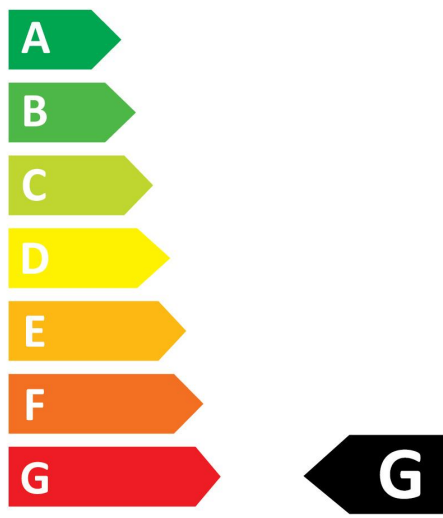

ToLEDo LifeStyle G190 GOLDEN DIMMABLE
ToLEDo Lifestyle G190 4W 250lm DIM 820 E27
0029982

0029982

4
kWh/1000h

2019/2015