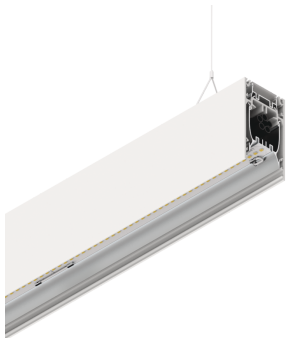

# HERO B

108784.01H

**novalux**  
ITALIAN LIGHTING DESIGN SINCE 1948

## Features

Use: Indoor  
Type of installation: SUSPENDED  
Emission: DIRECT/INDIRECT  
Colour: WHITE  
Dimming: PUSH  
Emergency: NO  
L: 1120mm  
A: 53mm  
H: 92mm  
Made in: ITALY  
Warranty: 5 years  
Weight: 4kg

## Tech data

Luminaire input power: 48.5W  
Indirect luminous flux: 2226lm  
IP: 40  
Insulation class: I  
Supply voltage: 220-240V 50/60Hz  
SELV: Si