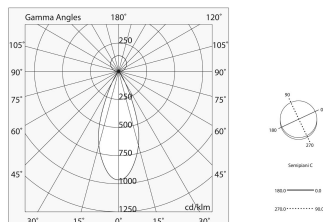

FORTY8 TRACK

108530.02

novalux

ITALIAN LIGHTING DESIGN SINCE 1948

Features

Use: Indoor
Type of installation: TRACK
Emission: DIRECT/INDIRECT
Optics: OPAL, SPOT
Beam: 35°
Colour: BLACK
Dimming: DALI
Emergency: NO
ø: Ø80
Warranty: 5 years
Weight: 0.42kg

Tech data

Luminaire input power: 8W
Direct luminous flux: 245lm
Indirect luminous flux: 316lm
IP: 20
Insulation class: III
Supply voltage: 48 Vdc
SELV: Si

Source

Light source: LED
Source power: 6W
Colour temperature: 3000K
CRI: >90
Colour tolerance: 3 Step MacAdam
LED lifespan: 30000h L70 B20

Compliance

CEI EN 60598-1:2015 + A11:2009. IEC 60598-2:2015 2-1

Standards

Photobiological risk: RISK GROUP 1 Certified fixture in RISK GROUP 1 (Low Risk)-The fixture does not pose a hazard due to normal behavioral limitations on exposure - in accordance with CEI EN 62471:2010-01, IEC TR 62778:2014.

[View more product info](#)

Novalux S.r.l. via Marzabotto, 2 40050 Funo di Argelato (BO) Italy
Tel: +39 051 860558 · Fax +39 051 6647859 · Mail: info@novalux.it · VAT number 00536541204 · novalux.com
Company subject to the management and coordination by SLV GmbH

This technical data sheet is owned by Novalux S.r.l., all rights reserved. Novalux S.r.l. reserves the right to make changes without prior notice.