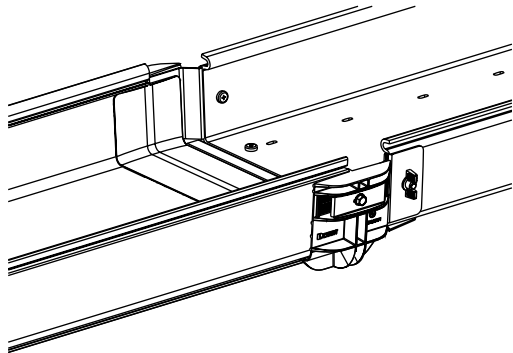

FIBERRUNNER 12x4 to Newton 12x4 Adapter

Instruction Sheet RW194

WORLDWIDE SUBSIDIARIES AND SALES OFFICES

17301 Ridgeland Avenue
Tinley Park, IL 60477-3901
Web Site: www.panduit.com/ngc

RACEWAY SYSTEMS DIVISION

Fax: 866-449-1702
Technical Support: 866-405-6656
E-mail: netconnsupport@panduit.com