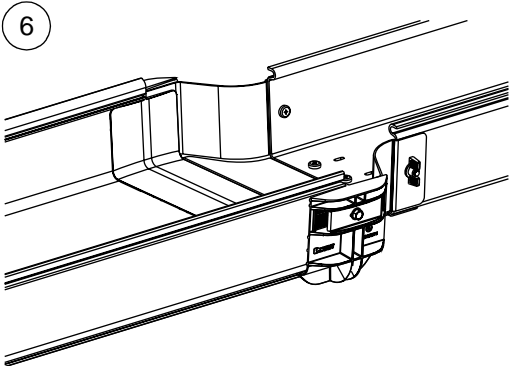

For Use With *PANDUIT* *FIBERRUNNER* 12x4 Cable Routing System

FIBERRUNNER 12x4 to Newton 8x4 and 12x4 Adapters

Part Numbers: FRNWT12, FRNWT128

INSTALLATION INSTRUCTIONS

© Panduit Corp. 2004

Printed in U.S.A.