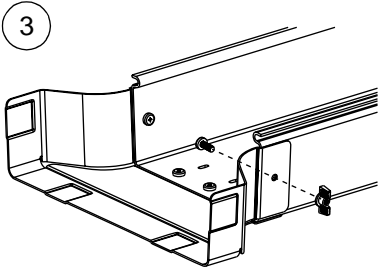

For Use With *PANDUIT* *FIBERRUNNER* 12x4 Cable Routing System

FIBERRUNNER 12x4 to Newton 8x4 and 12x4 Adapters

Part Numbers: FRNWT12, FRNWT128

INSTALLATION INSTRUCTIONS

© Panduit Corp. 2004

Printed in U.S.A.