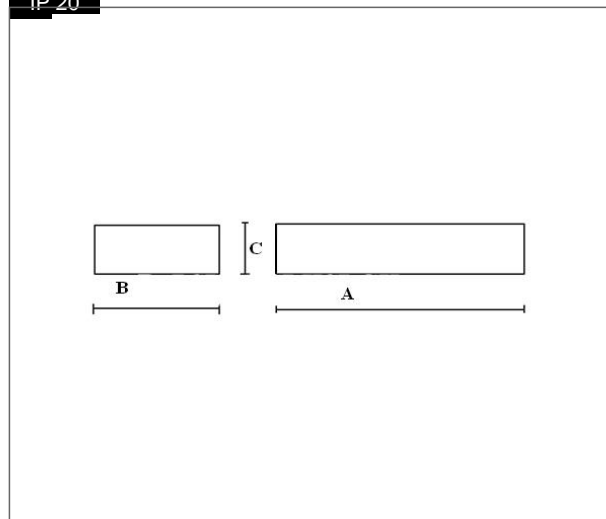

Lampe: x

IP 20