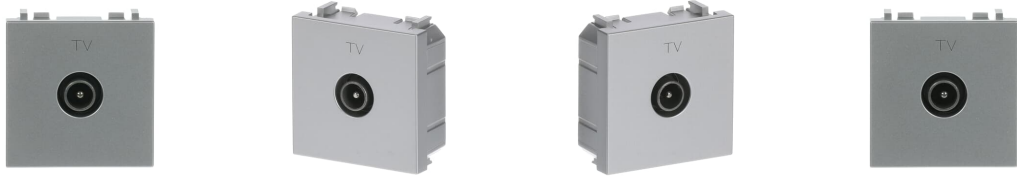

Catégories

Produits basse tension → Wiring Accessories - Light Switch Ranges → Cover Plates and Control Elements → Data / Telecommunication / Antenna

360