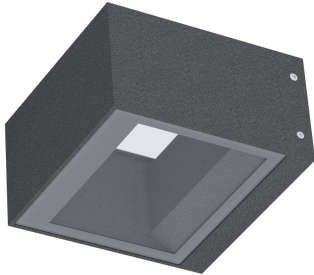

DROP FLAT

104602.94

novalux
ITALIAN LIGHTING DESIGN SINCE 1948

Features

Use: Outdoor
Type of installation: WALL
Emission: DIRECT/INDIRECT
Optics: TRANSPARENT
Colour: ANTHRACITE GREY
Dimming: ON/OFF
Emergency: NO
L: 125mm
A: 125mm
H: 70mm
Warranty: 5 years
Weight: 1.1kg

Tech data

Luminaire input power: 11W
IP: 54
Insulation class: I
Supply voltage: 220-240V 50/60Hz
SELV: No

Source

Light source: LED
Source power: 9W
Colour temperature: 3000K
CRI: >80
LED lifespan: 30000h L70 B20