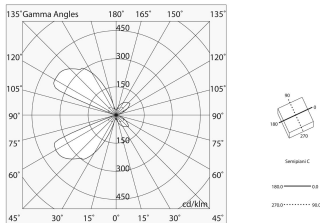

DROP FLAT

104602.94

novalux
ITALIAN LIGHTING DESIGN SINCE 1948

Features

Use: Outdoor
Type of installation: WALL
Emission: DIRECT/INDIRECT
Optics: TRANSPARENT
Colour: ANTHRACITE GREY
Dimming: ON/OFF
Emergency: NO
L: 125mm
A: 125mm
H: 70mm
Warranty: 5 years
Weight: 1.1kg