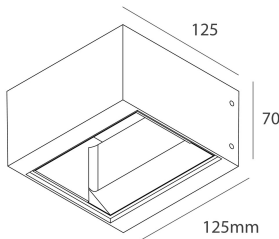

DROP FLAT

104602.94

novalux
ITALIAN LIGHTING DESIGN SINCE 1948

Features

Use: Outdoor
Type of installation: WALL
Emission: DIRECT/INDIRECT
Optics: TRANSPARENT
Colour: ANTHRACITE GREY
Dimming: ON/OFF
Emergency: NO
L: 125mm
A: 125mm
H: 70mm
Warranty: 5 years
Weight: 1.1kg